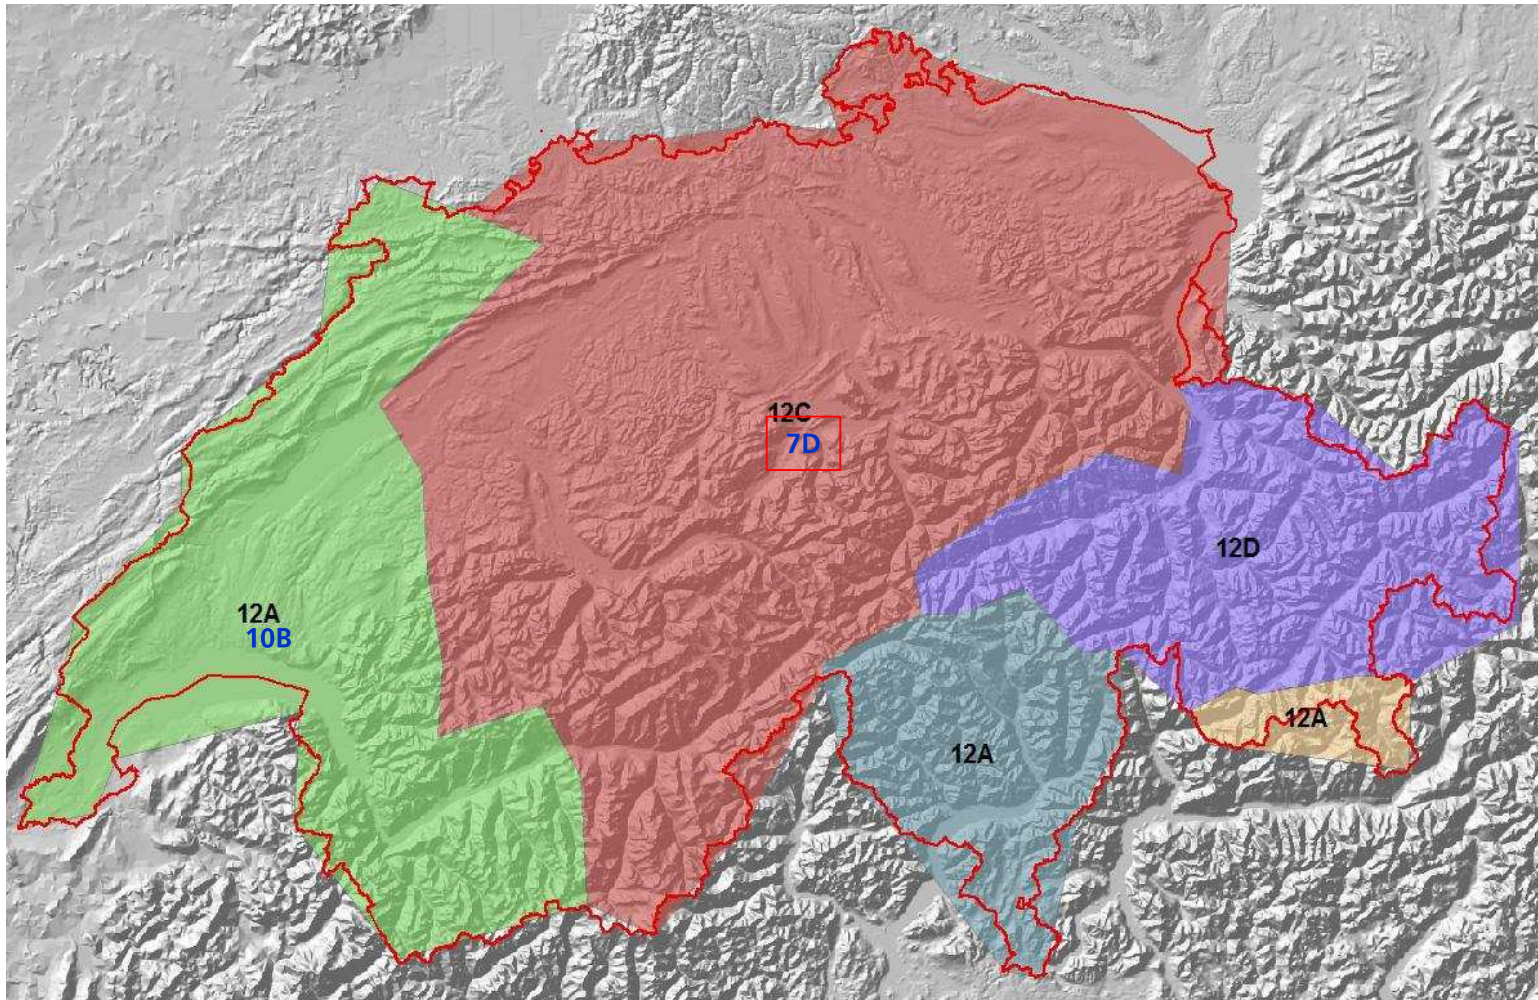

SRG SSR idée suisse

Digital Radio Services and Plans in Switzerland
Thomas Saner

Swiss DAB/DAB+ Topology

Timetable for the introduction of Digital Radio in Switzerland

- First Layer German Speaking Region and Bassin Lémanique, mob 2000
- First Layer Italian Speaking Region, indoor (12A) 2005
- Relaunch First Layer German Speaking Region, indoor (12C) 2006
- Relaunch First Layer French Speaking Region, indoor (12A) 2007
- First Layer Grisons, indoor (12D DAB+) 2008
- Second Layer German Speaking Region (7D DAB+) Q4 2009
- First Layer German Speaking Region (12C DAB/DAB+) Q4 2009
- First Layer French Speaking Region (12A DAB/DAB+) Q4 2009
- First Layer Italian Speaking Region (12A DAB/DAB+) Q4 2009
- Second Layer French Speaking Region (10B DAB+) 2010

Coverage

- First Layer SRG SSR idée suisse above 90% portable indoor
- First Layer SRG SSR idée suisse nearly 100% mobile
- Second Layer German Speaking Region planned for more than 60% portable indoor