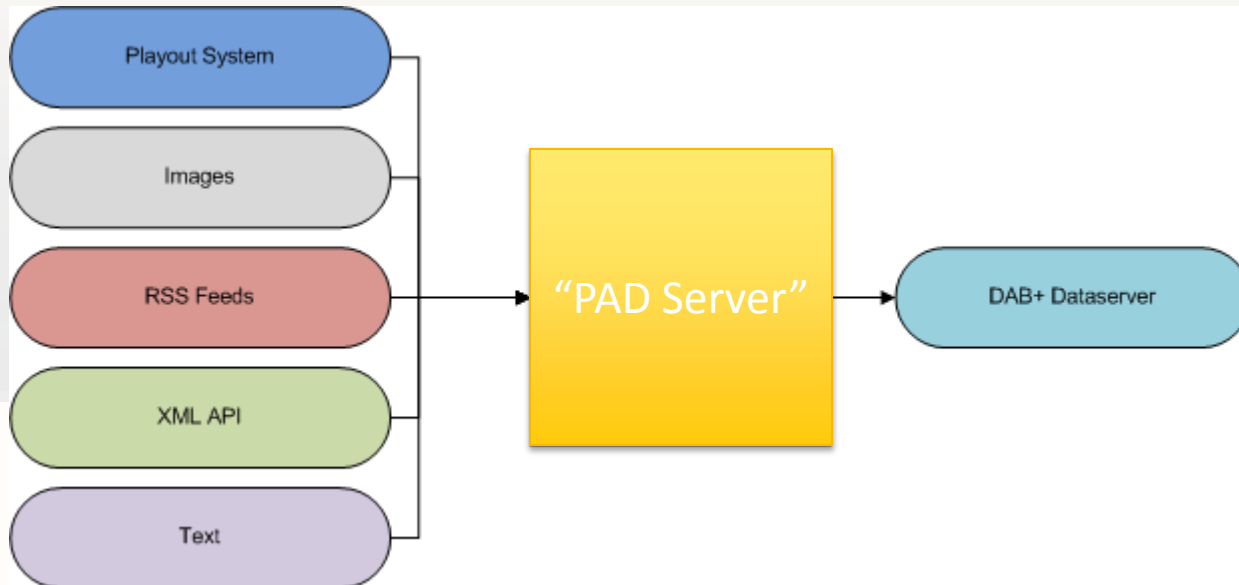

In Summary for Integration