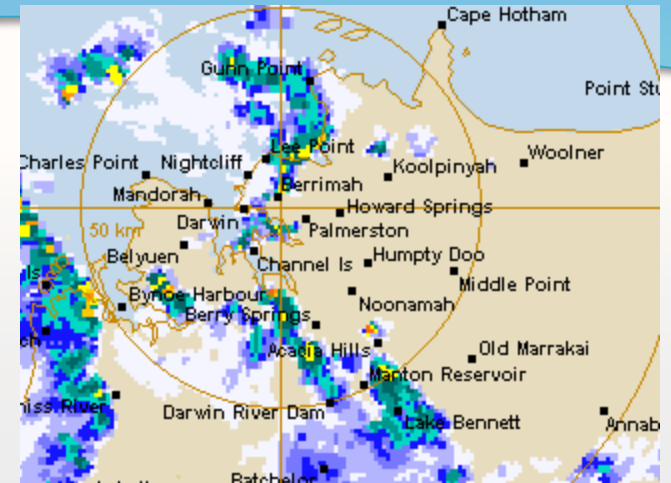

Examples

Australian Government
Bureau of Meteorology

HOME | ABOUT | CONTACTS Search

NSW VIC QLD WA SA TAS ACT NT AUSTRALIA GLOBAL ANTARCTICA

Bureau Home > Radar Images > 128 km Darwin (Berrimah) Radar Loop

128 km Darwin (Berrimah) Radar Loop

Current weather warnings for Northern Territory

Loops: Radar 64 km, 128 km, 256 km, 512 km composite, National, Doppler wind

Copyright: Image by Bureau of Meteorology. For related Warnings, see www.bom.gov.au

Frame: 1
15:05 CST
21/9/2012

Weather Observations
Check the "Weather observations" checkbox under "Map Features" to view weather observations data here.

Map Features

- ☐ Weather observations
- ☒ Locations
- ☒ Range
- ☒ Topography
- ☐ Lakes & major rivers
- ☐ River catchments
- ☐ Forecast districts
- ☐ Roads
- ☐ Railways

To display additional map features, select listed options

Pointer data

Pointer	Map Coordinates	Origin
125 km West	13 deg 34 min S	0 km East
122 km South	129 deg 46 min E	0 km North
175 km Away	☒ Degrees & Minutes	Rst.

Rain Rate: Light Moderate Heavy

APNG Animation