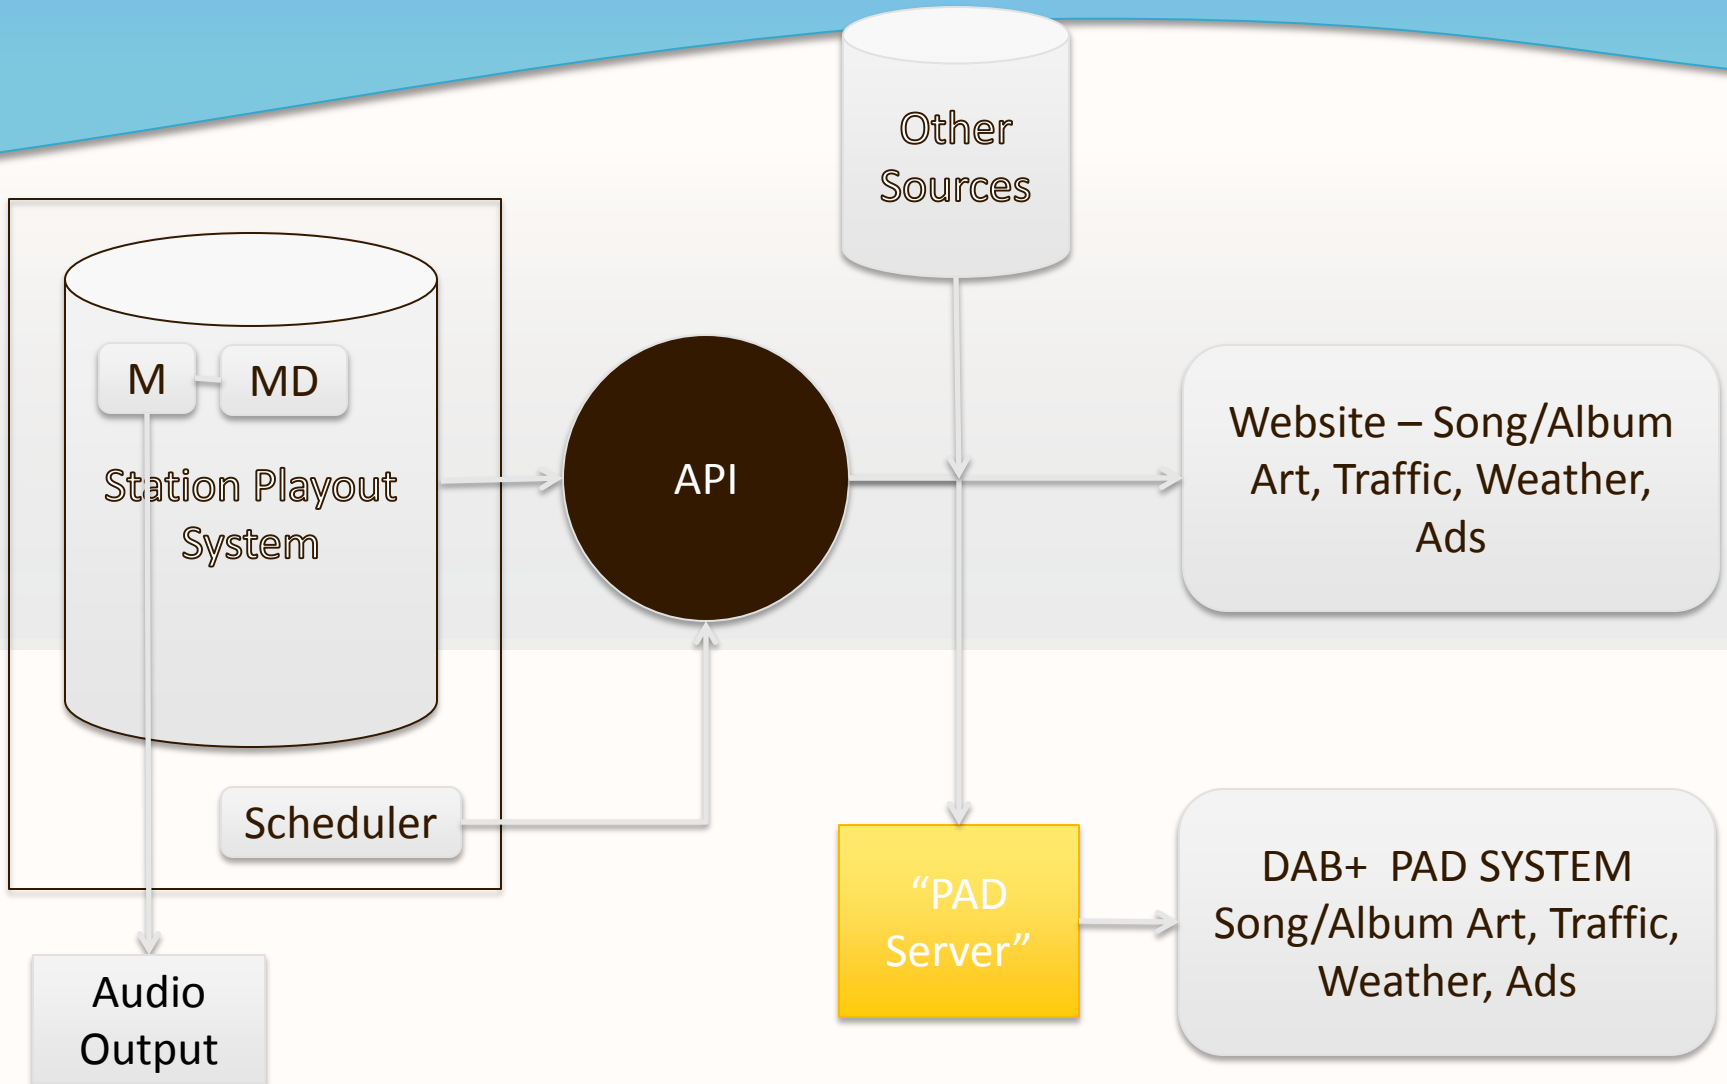

# Current Scheduler Considerations

Often no need to invest in new playout system

Multiplexer systems and playout systems vary in terms of data interfaces

There will need to be some sort of interfacing “PAD Server” software in the middle – take content and triggers from playout, send to DAB+ data servers

TALK Image

SONG Image

AD Image

AD Text

SONG Text

TALK Text

SONG Text

AD Text

DAB+ Broadcasts all images throughout the day and the receiver does not display until it is triggered by the DAB ensemble time.

Ideal for segments that can be reinforced by Images and text

Lower bandwidth for data is required as images are sent before hand.

# Scheduler System Layout