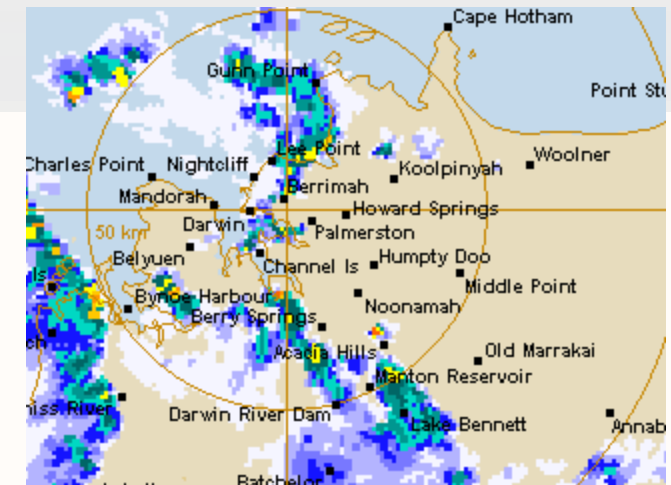

Single Frame