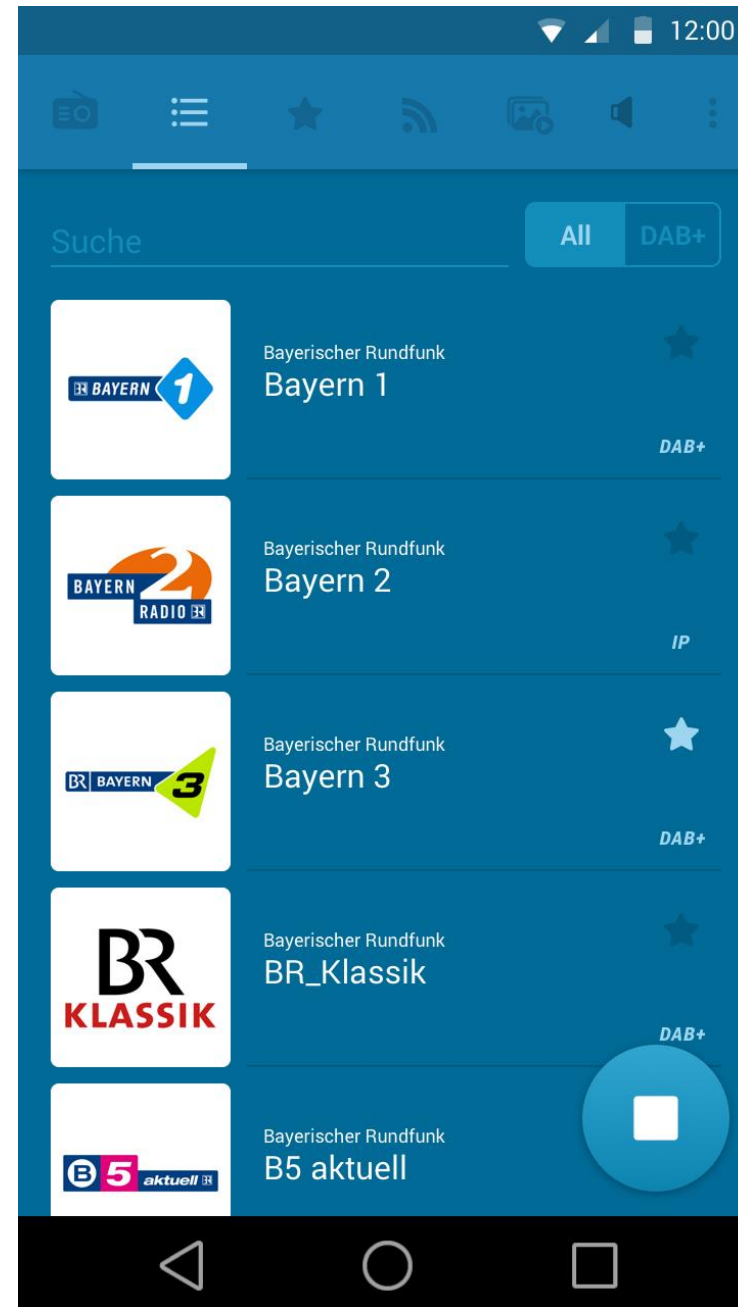

Open
Mobile
Radio
Interface

**OMRI is
the open and universal
smartphone “bridge”
between
the DAB+ chipset and the apps.**

Announced during IBC, 2016.

github.com/ebu/OpenMobileRadioInterface

09:32

THE EDGE
BEATS THAT MOVE YOU

MIKE E & EMMA
WEEKDAYS 6-9AM

Now Playing... Dirty Talk, Wynter Gordon

Click here for Station Website

Navigation icons: back, home, recent apps

Detailed description: This is a mobile app interface for 'The Edge' radio show. At the top, there's a status bar with the time 09:32 and various system icons. Below that is a navigation bar with a hamburger menu, the 'THE EDGE' logo, and icons for heart, volume, and speaker. The main content area features a promotional image for 'MIKE E & EMMA' with the text 'WEEKDAYS 6-9AM'. Below the image is a white box with the text 'Now Playing... Dirty Talk, Wynter Gordon'. At the bottom of this section is a blue button that says 'Click here for Station Website'. The very bottom of the screen shows standard Android navigation icons: a back arrow, a home circle, and a recent apps square.