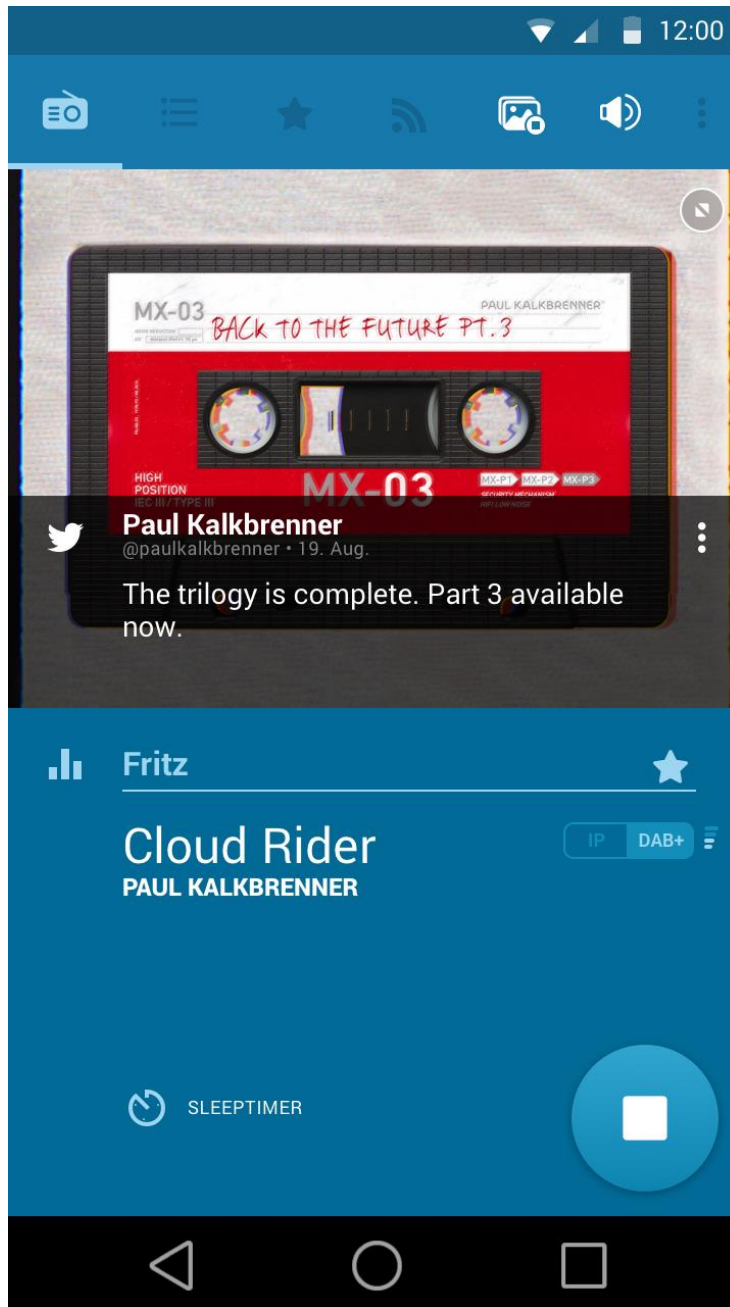

Open
Mobile
Radio
Interface

**OMRI is
the open and universal
smartphone “bridge”
between
the DAB+ chipset and the apps.**

Announced during IBC, 2016.

github.com/ebu/OpenMobileRadioInterface

09:32

THE EDGE
BEATS THAT MOVE YOU

MIKE E & EMMA
WEEKDAYS 6-9AM

Now Playing... Dirty Talk, Wynter Gordon

Click here for Station Website

Navigation icons: back, home, recent apps

Detailed description: This is a mobile app interface for 'The Edge' radio show. At the top, there's a status bar with the time 09:32 and various system icons. Below that is a navigation bar with a hamburger menu, the 'THE EDGE' logo, and icons for heart, volume, and speaker. The main content area features a promotional image for 'MIKE E & EMMA' with the text 'WEEKDAYS 6-9AM'. Below the image is a white box with the text 'Now Playing... Dirty Talk, Wynter Gordon'. At the bottom of this section is a blue button that says 'Click here for Station Website'. The very bottom of the screen shows standard Android navigation icons: a back arrow, a home circle, and a recent apps square.