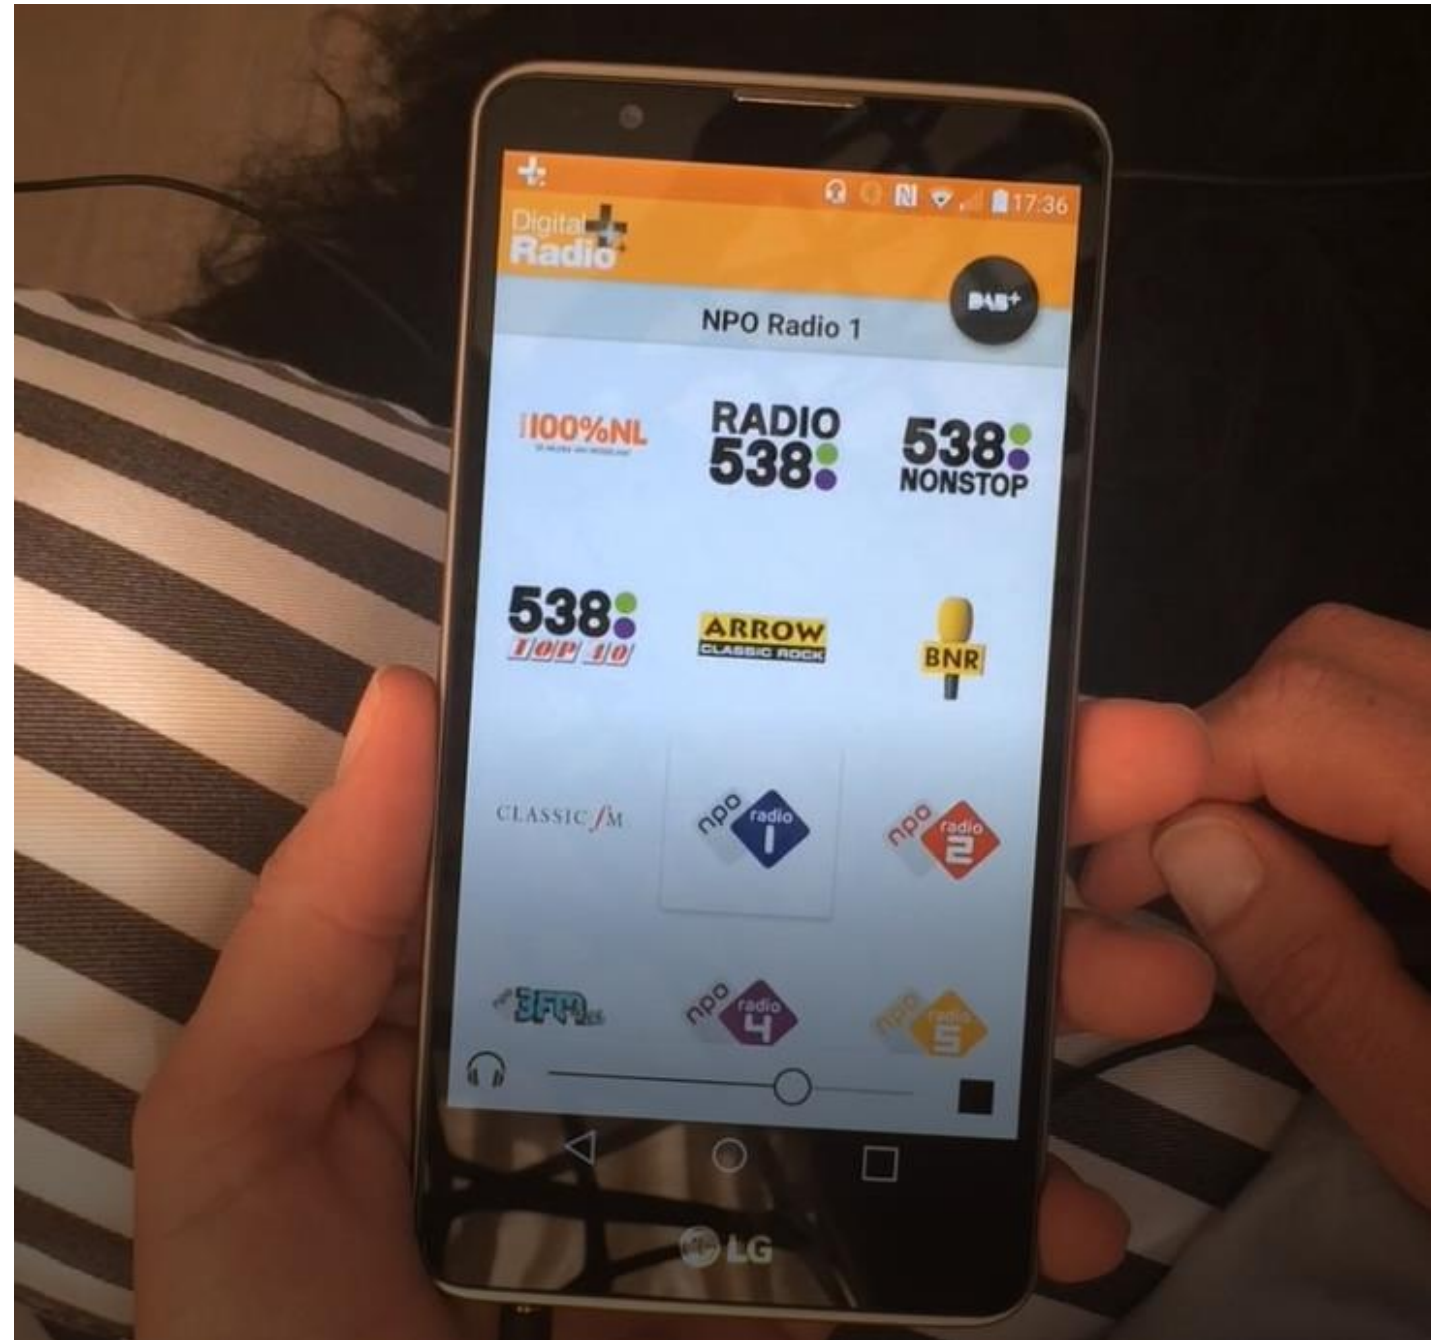

Open
Mobile
Radio
Interface

**OMRI is
the open and universal
smartphone “bridge”
between
the DAB+ chipset and the apps.**

Announced during IBC, 2016.

github.com/ebu/OpenMobileRadioInterface

09:32

THE EDGE
BEATS THAT MOVE YOU

MIKE E & EMMA
WEEKDAYS 6-9AM

Now Playing... Dirty Talk, Wynter Gordon

Click here for Station Website

Navigation icons: back, home, recent apps

Detailed description: This is a mobile app interface for 'The Edge' radio show. At the top, there's a status bar with the time 09:32 and various system icons. Below that is a navigation bar with a hamburger menu, the 'THE EDGE' logo, and icons for heart, volume, and speaker. The main content area features a promotional image for 'MIKE E & EMMA' with the text 'WEEKDAYS 6-9AM'. Below the image is a white box with the text 'Now Playing... Dirty Talk, Wynter Gordon'. At the bottom of this section is a blue button that says 'Click here for Station Website'. The very bottom of the screen shows standard Android navigation icons: a back arrow, a home circle, and a recent apps square.

Detailed description: This is a mobile app interface for '2DAY hit 104.1'. At the top, there's a status bar with the time 09:31 and various system icons. Below that is a navigation bar with a hamburger menu, the '2DAY hit 104.1' logo, and icons for heart, volume, and location. The main content area features a teal background with the text 'Now Playing on The Bad Touch Bloodhound Gang' and 'Next'. To the right is the '2DAY hit 104.1' logo. Below this is a grey button that says 'Click for more information!'. Below that is a white box with the text 'Now playing on 1041 2DayFM: The Bad Touch by Bloodhound Gang'. At the bottom of this section is a blue button that says 'Click here for Station Website'. The very bottom of the screen shows standard Android navigation icons: a back arrow, a home circle, and a recent apps square.