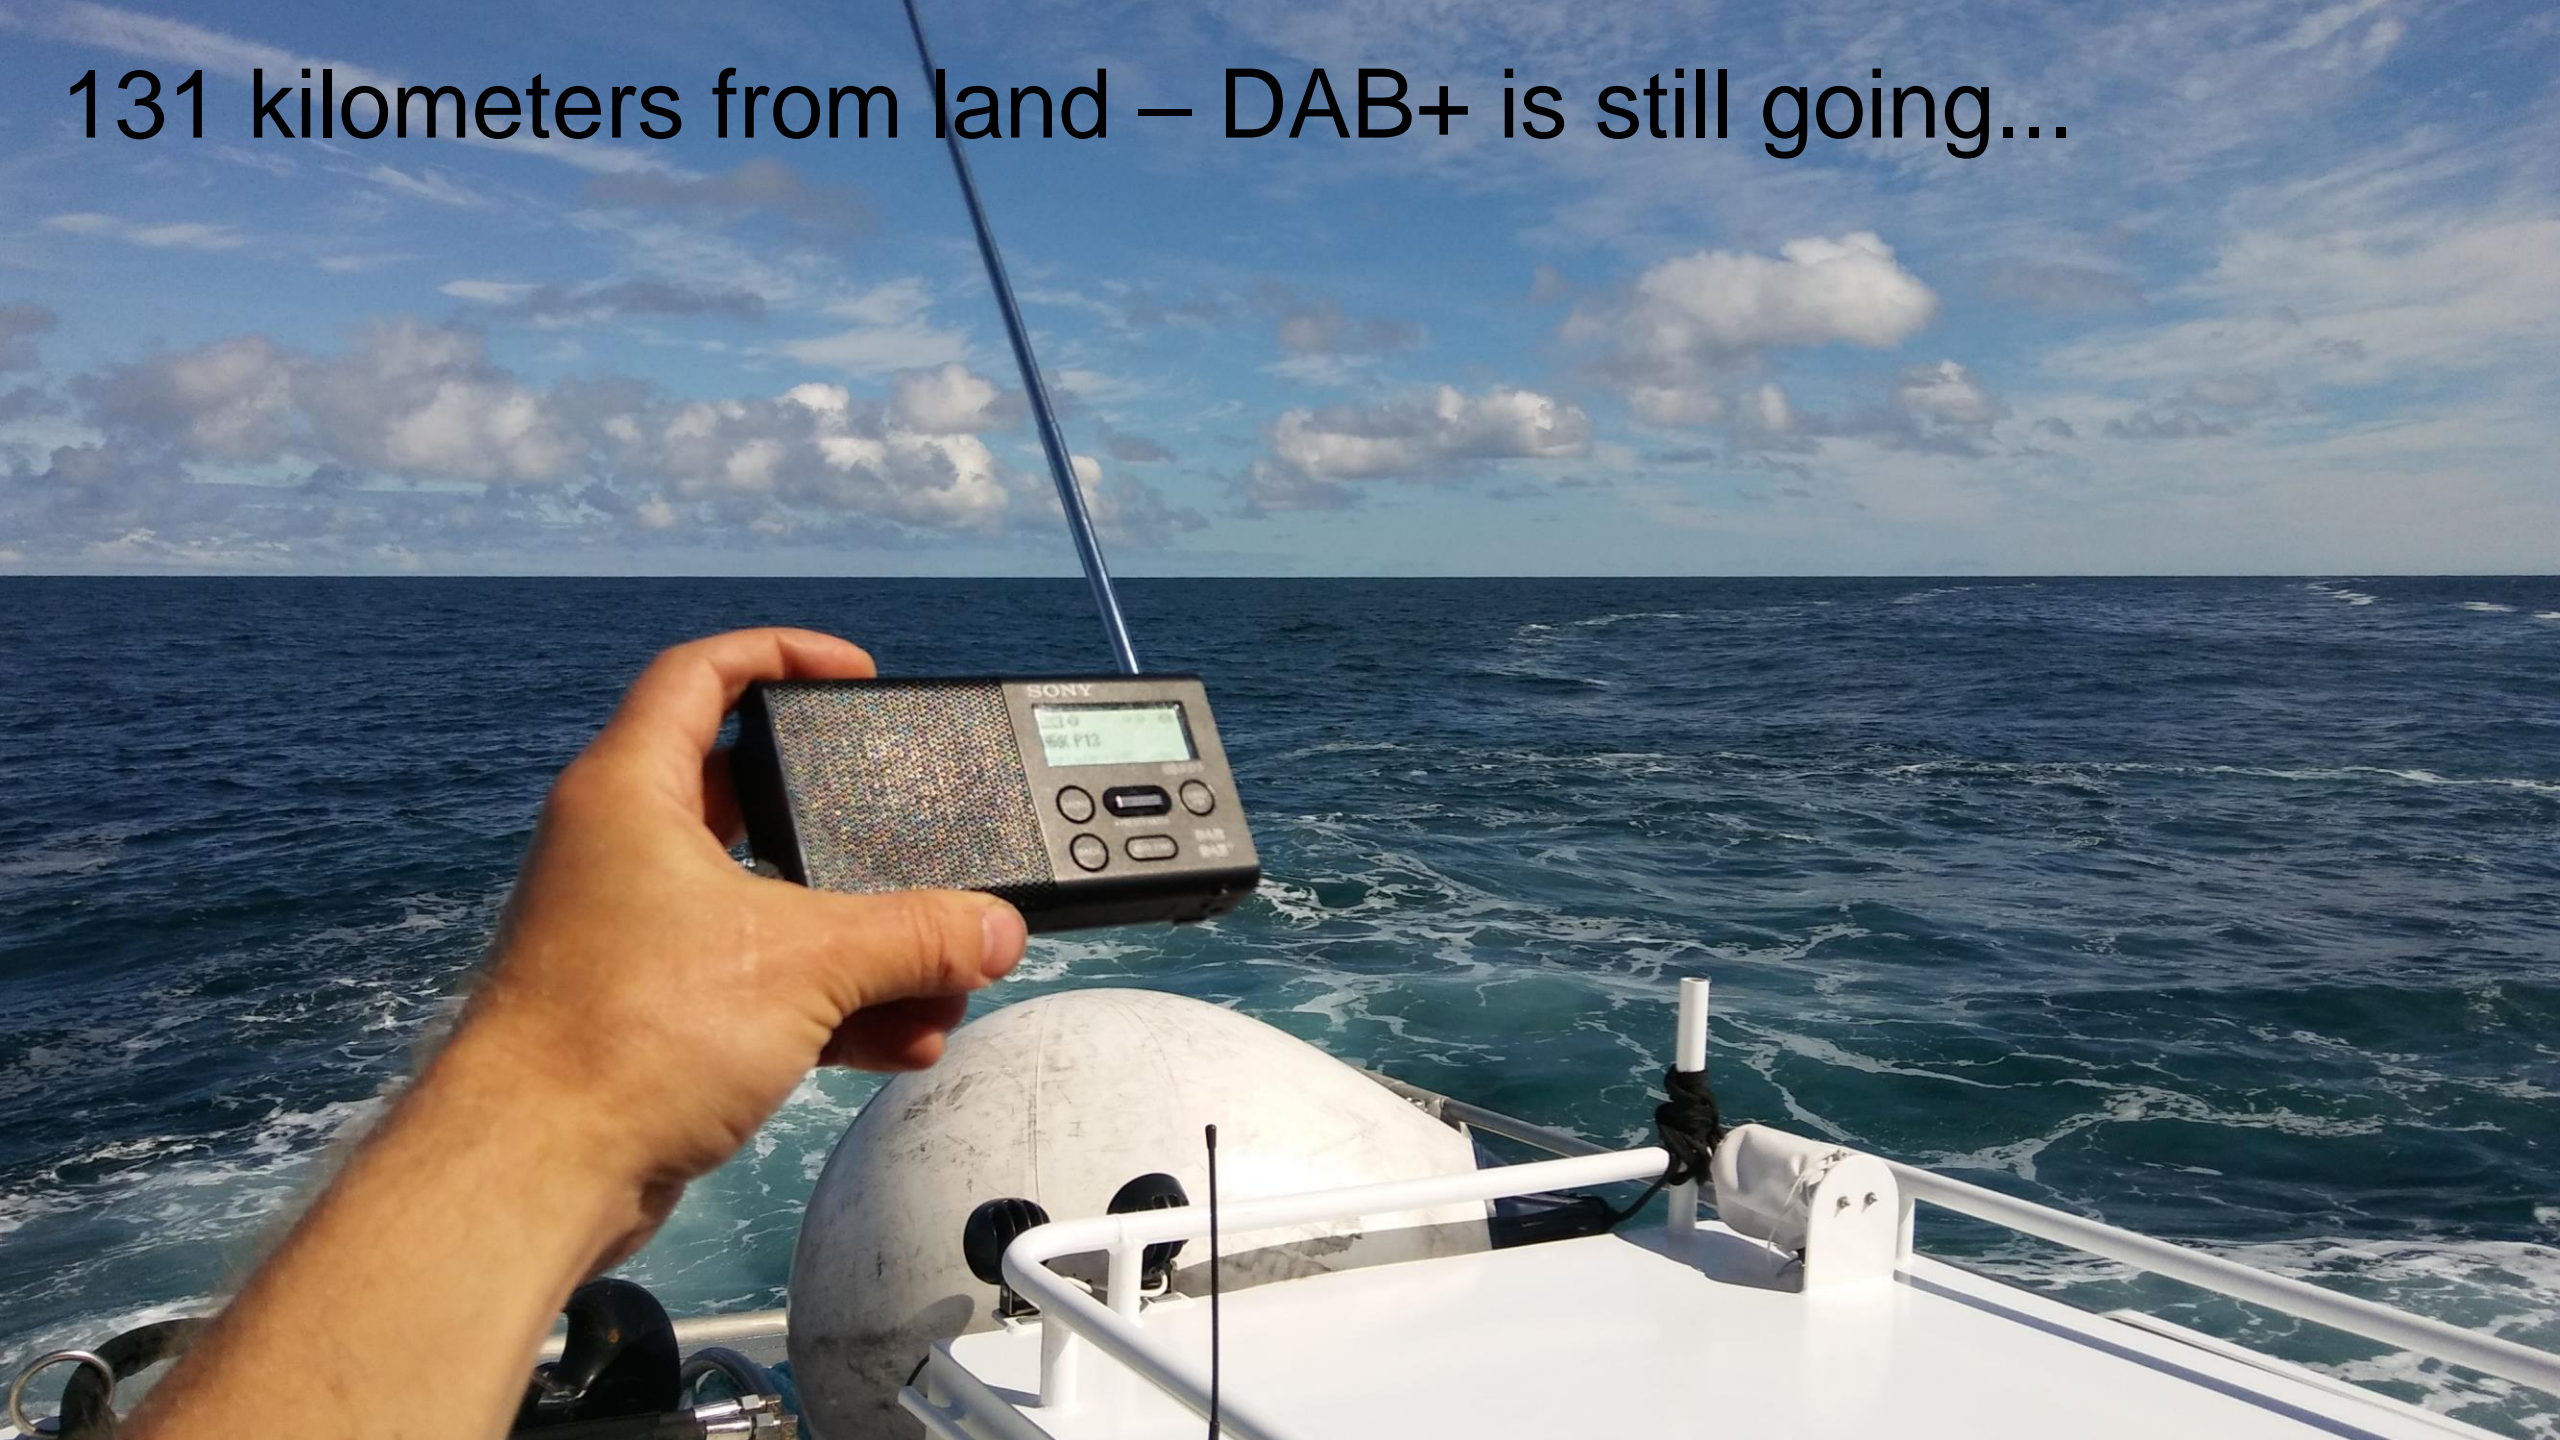

Better coverage: 99.9% in Norway
99.7% (indoor)

Coverage 50 kilometers from land

131 kilometers from land – DAB+ is still going...

And then
there is the
matter of
redundancy.

**WorldDAB, the EBU and IDAG
have formally **teamed up** to
better be able to incentivize
more DAB+ enabled smartphones.**

Open
Mobile
Radio
Interface

**OMRI is
the open and universal
smartphone “bridge”
between
the DAB+ chipset and the apps.**

Announced during IBC, 2016.

github.com/ebu/OpenMobileRadioInterface

09:32

THE EDGE
BEATS THAT MOVE YOU

MIKE E & EMMA
WEEKDAYS 6-9AM

Now Playing... Dirty Talk, Wynter Gordon

Click here for Station Website

Navigation icons: back, home, recent apps

Detailed description: This is a mobile app interface for 'The Edge' radio show. At the top, there's a status bar with the time 09:32 and various system icons. Below that is a navigation bar with a hamburger menu, the 'THE EDGE' logo, and icons for heart, volume, and speaker. The main content area features a promotional image for 'MIKE E & EMMA' with the text 'WEEKDAYS 6-9AM'. Below the image is a white box with the text 'Now Playing... Dirty Talk, Wynter Gordon'. At the bottom of this section is a blue button that says 'Click here for Station Website'. The very bottom of the screen shows standard Android navigation icons: a back arrow, a home circle, and a recent apps square.