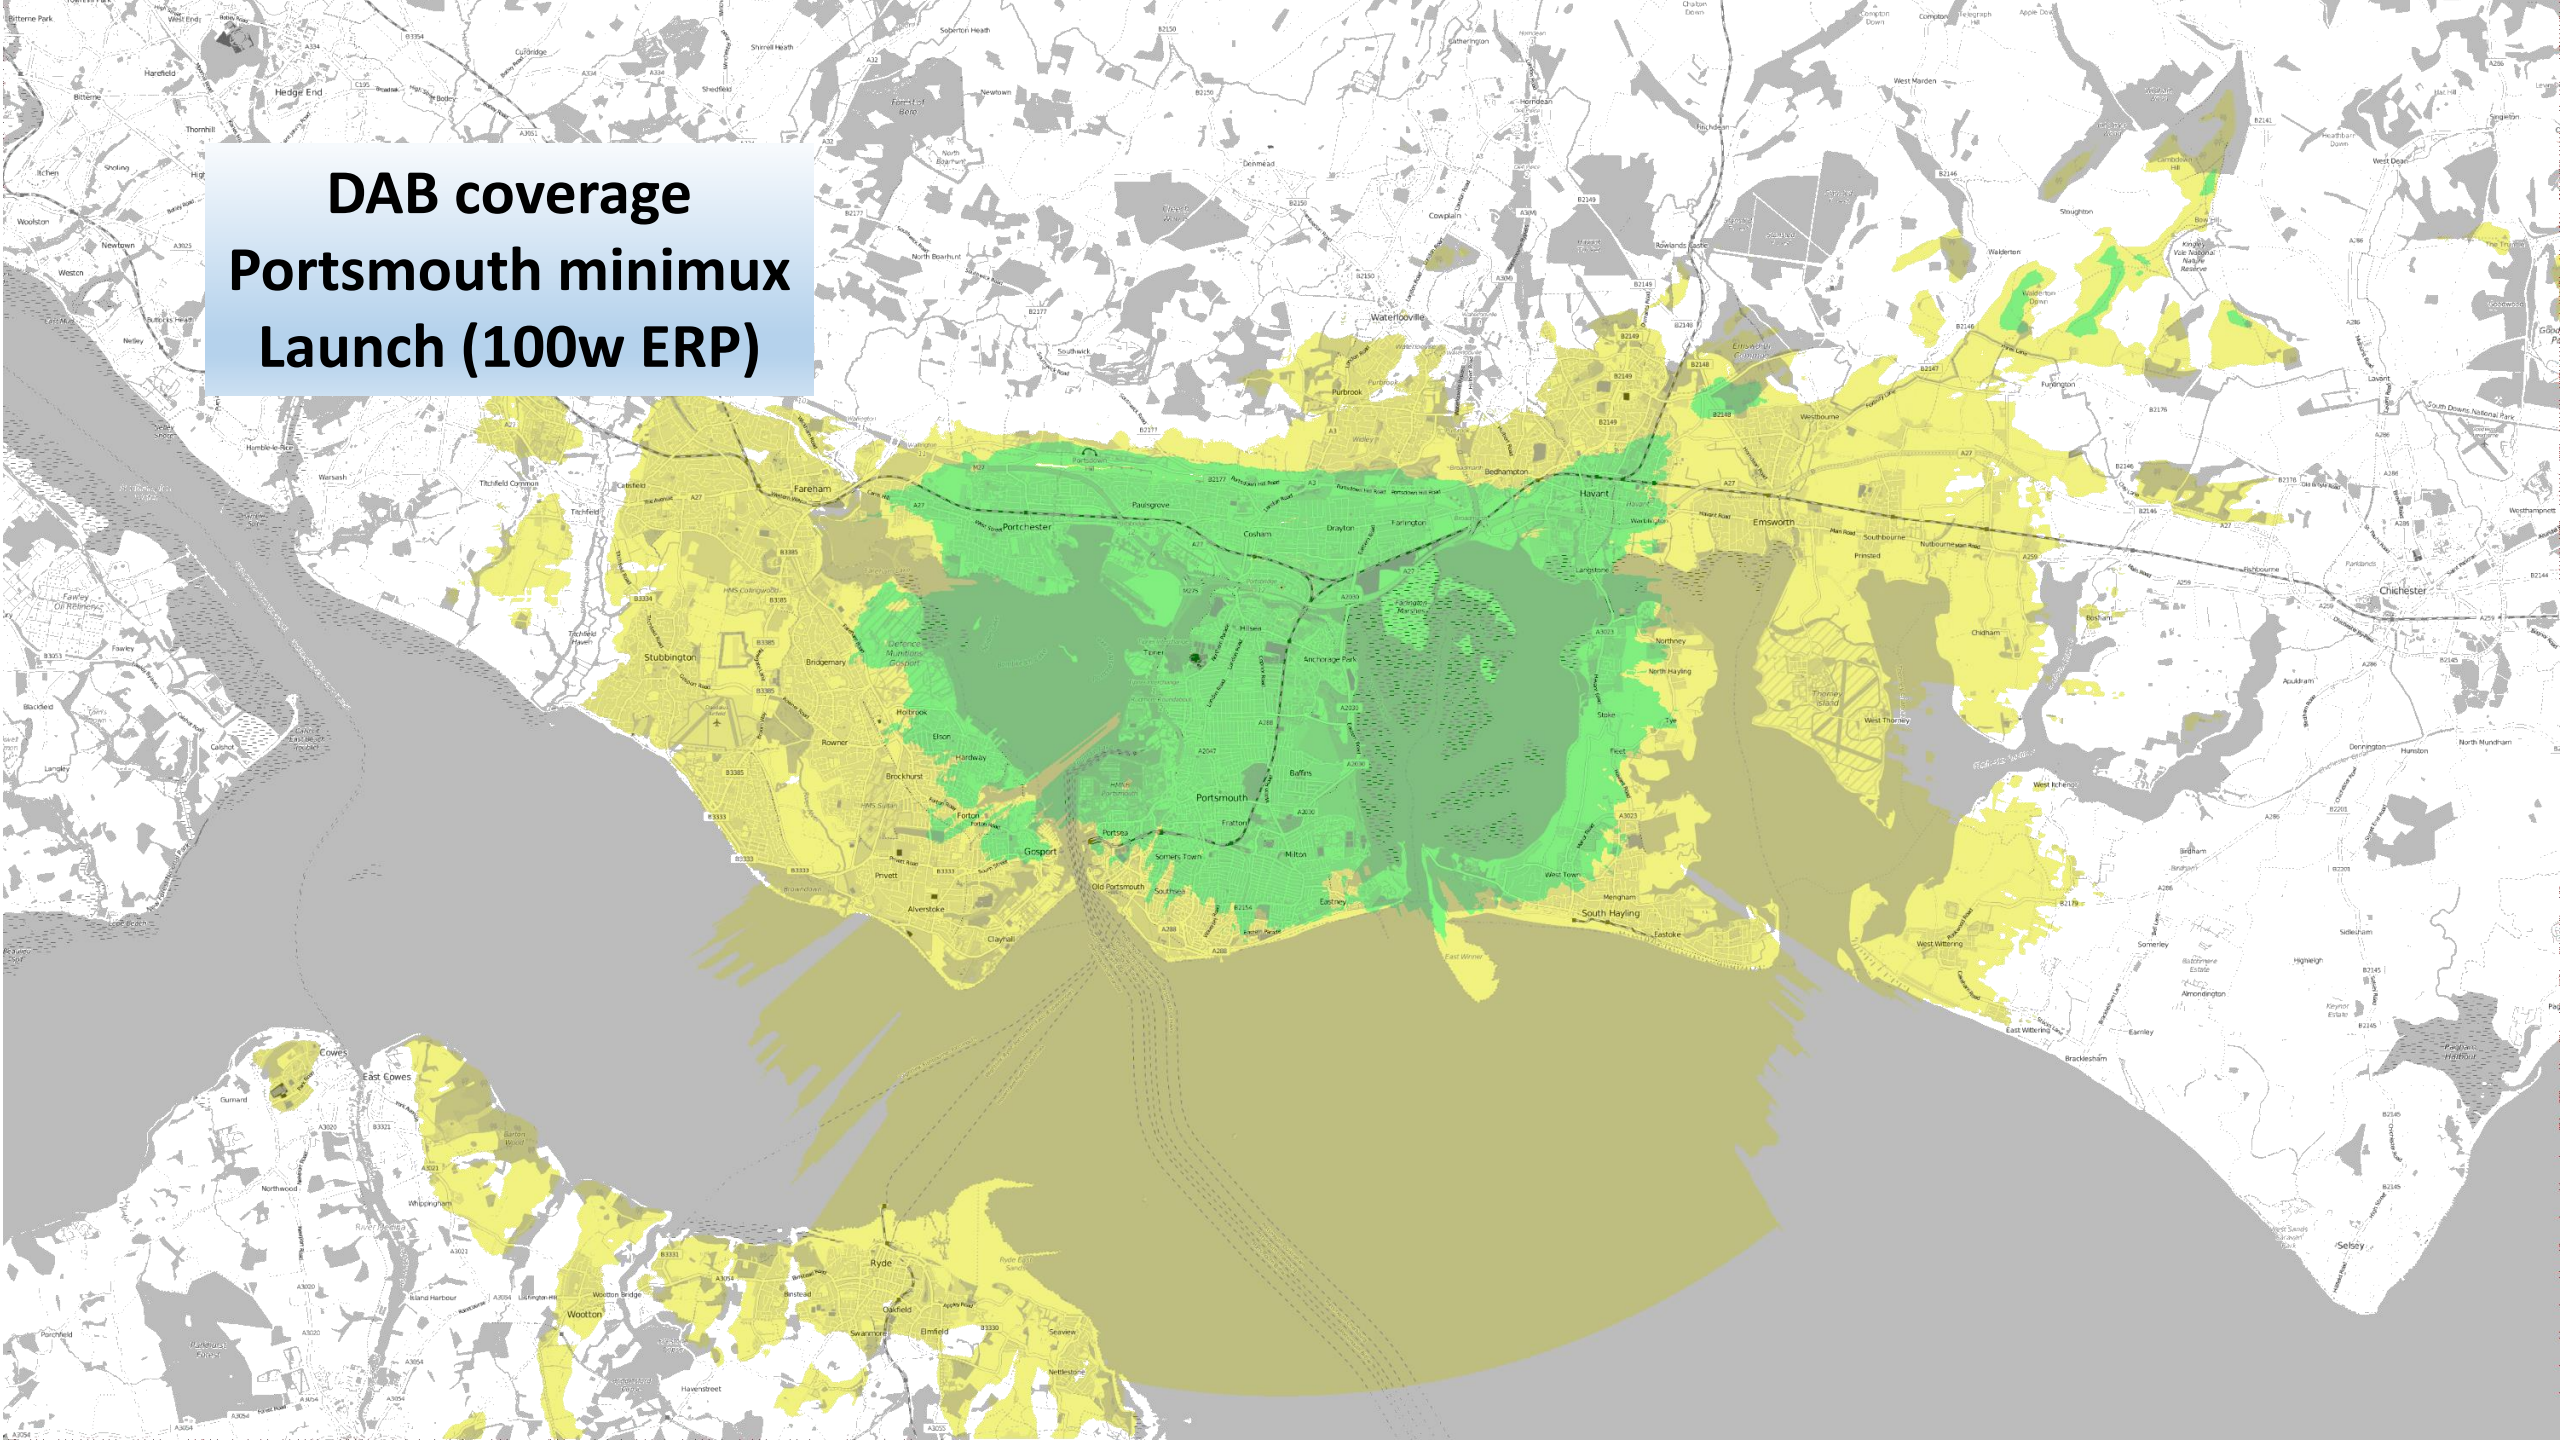

**DAB coverage
Portsmouth minimux
Launch (100w ERP)**