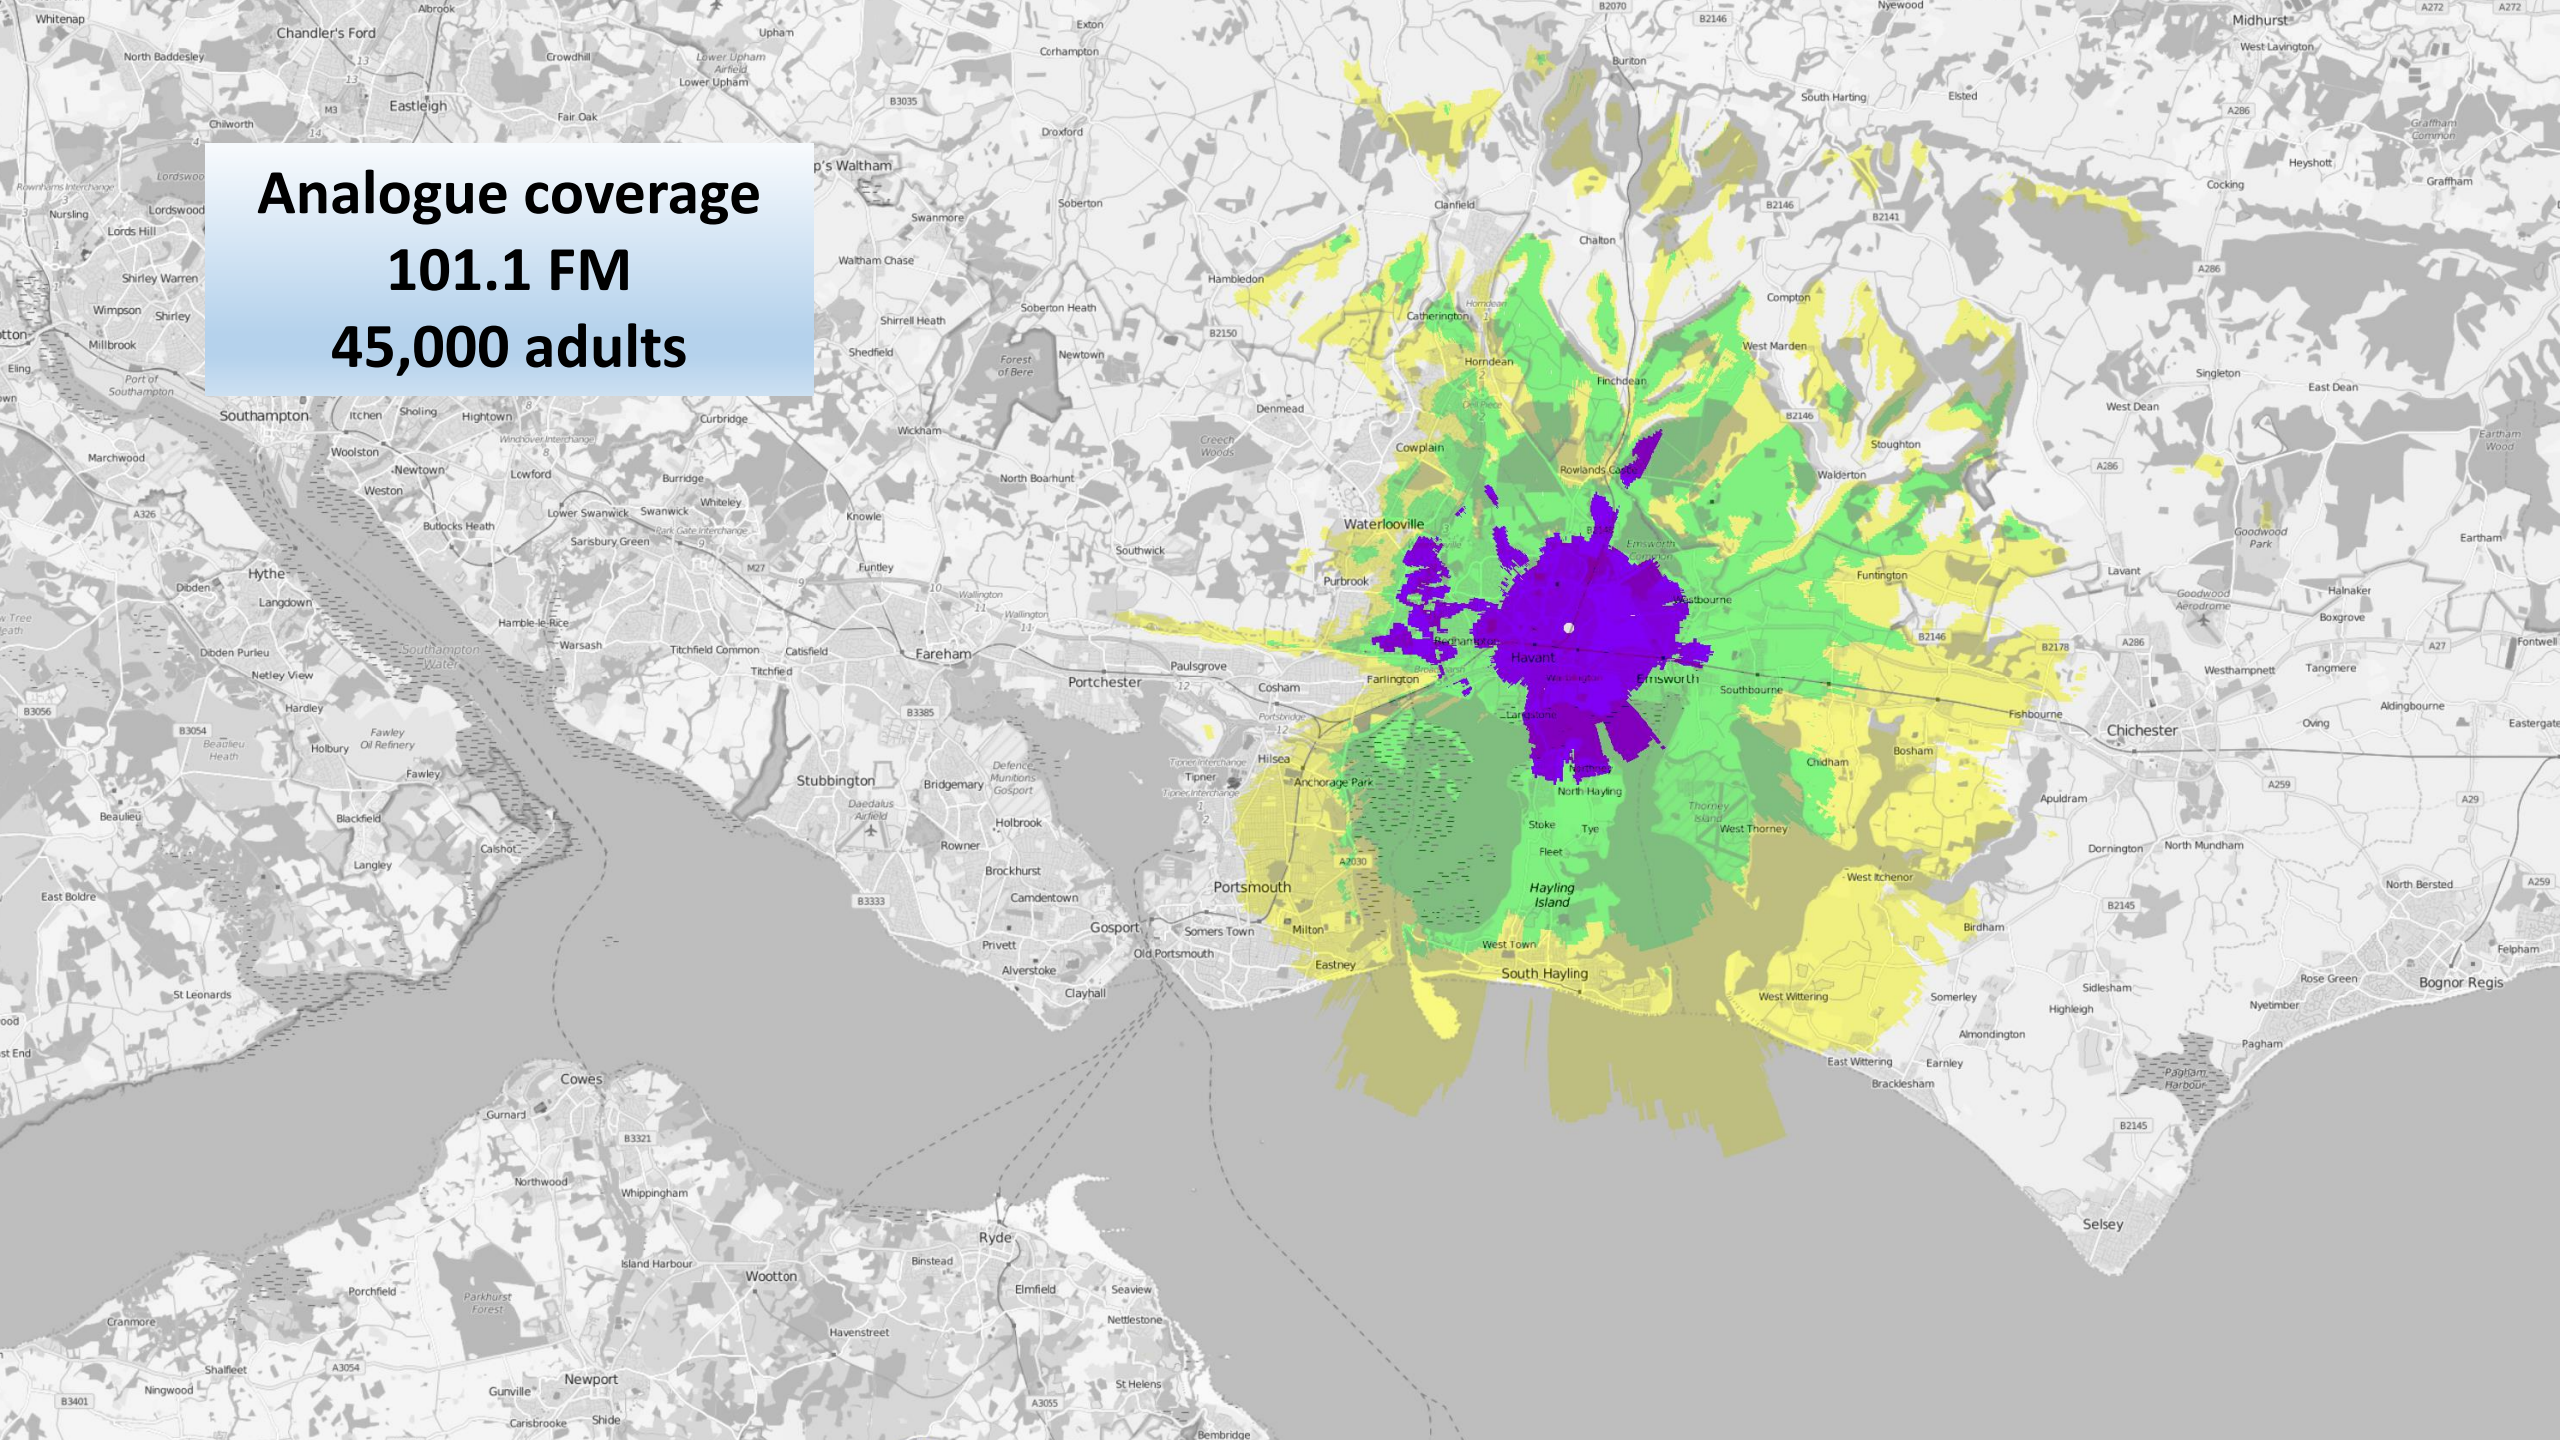

Germany

Angel Radio

English Channel

Celtic Sea

Angel_Radio

Angel_Radio

**Analogue coverage
101.1 FM
45,000 adults**

DAB coverage South Hampshire 1,100,000 adults

Percentage Locations %

- 95 and above
- 80 to 95
- 70 to 80
- 50 to 70

S_Hants_11C_5Tx_Current_1%T_Indoor_poprtable

Interference Limited Coverage, indoor portable reception
SFN percent locs S&Y sum with timing, version 2