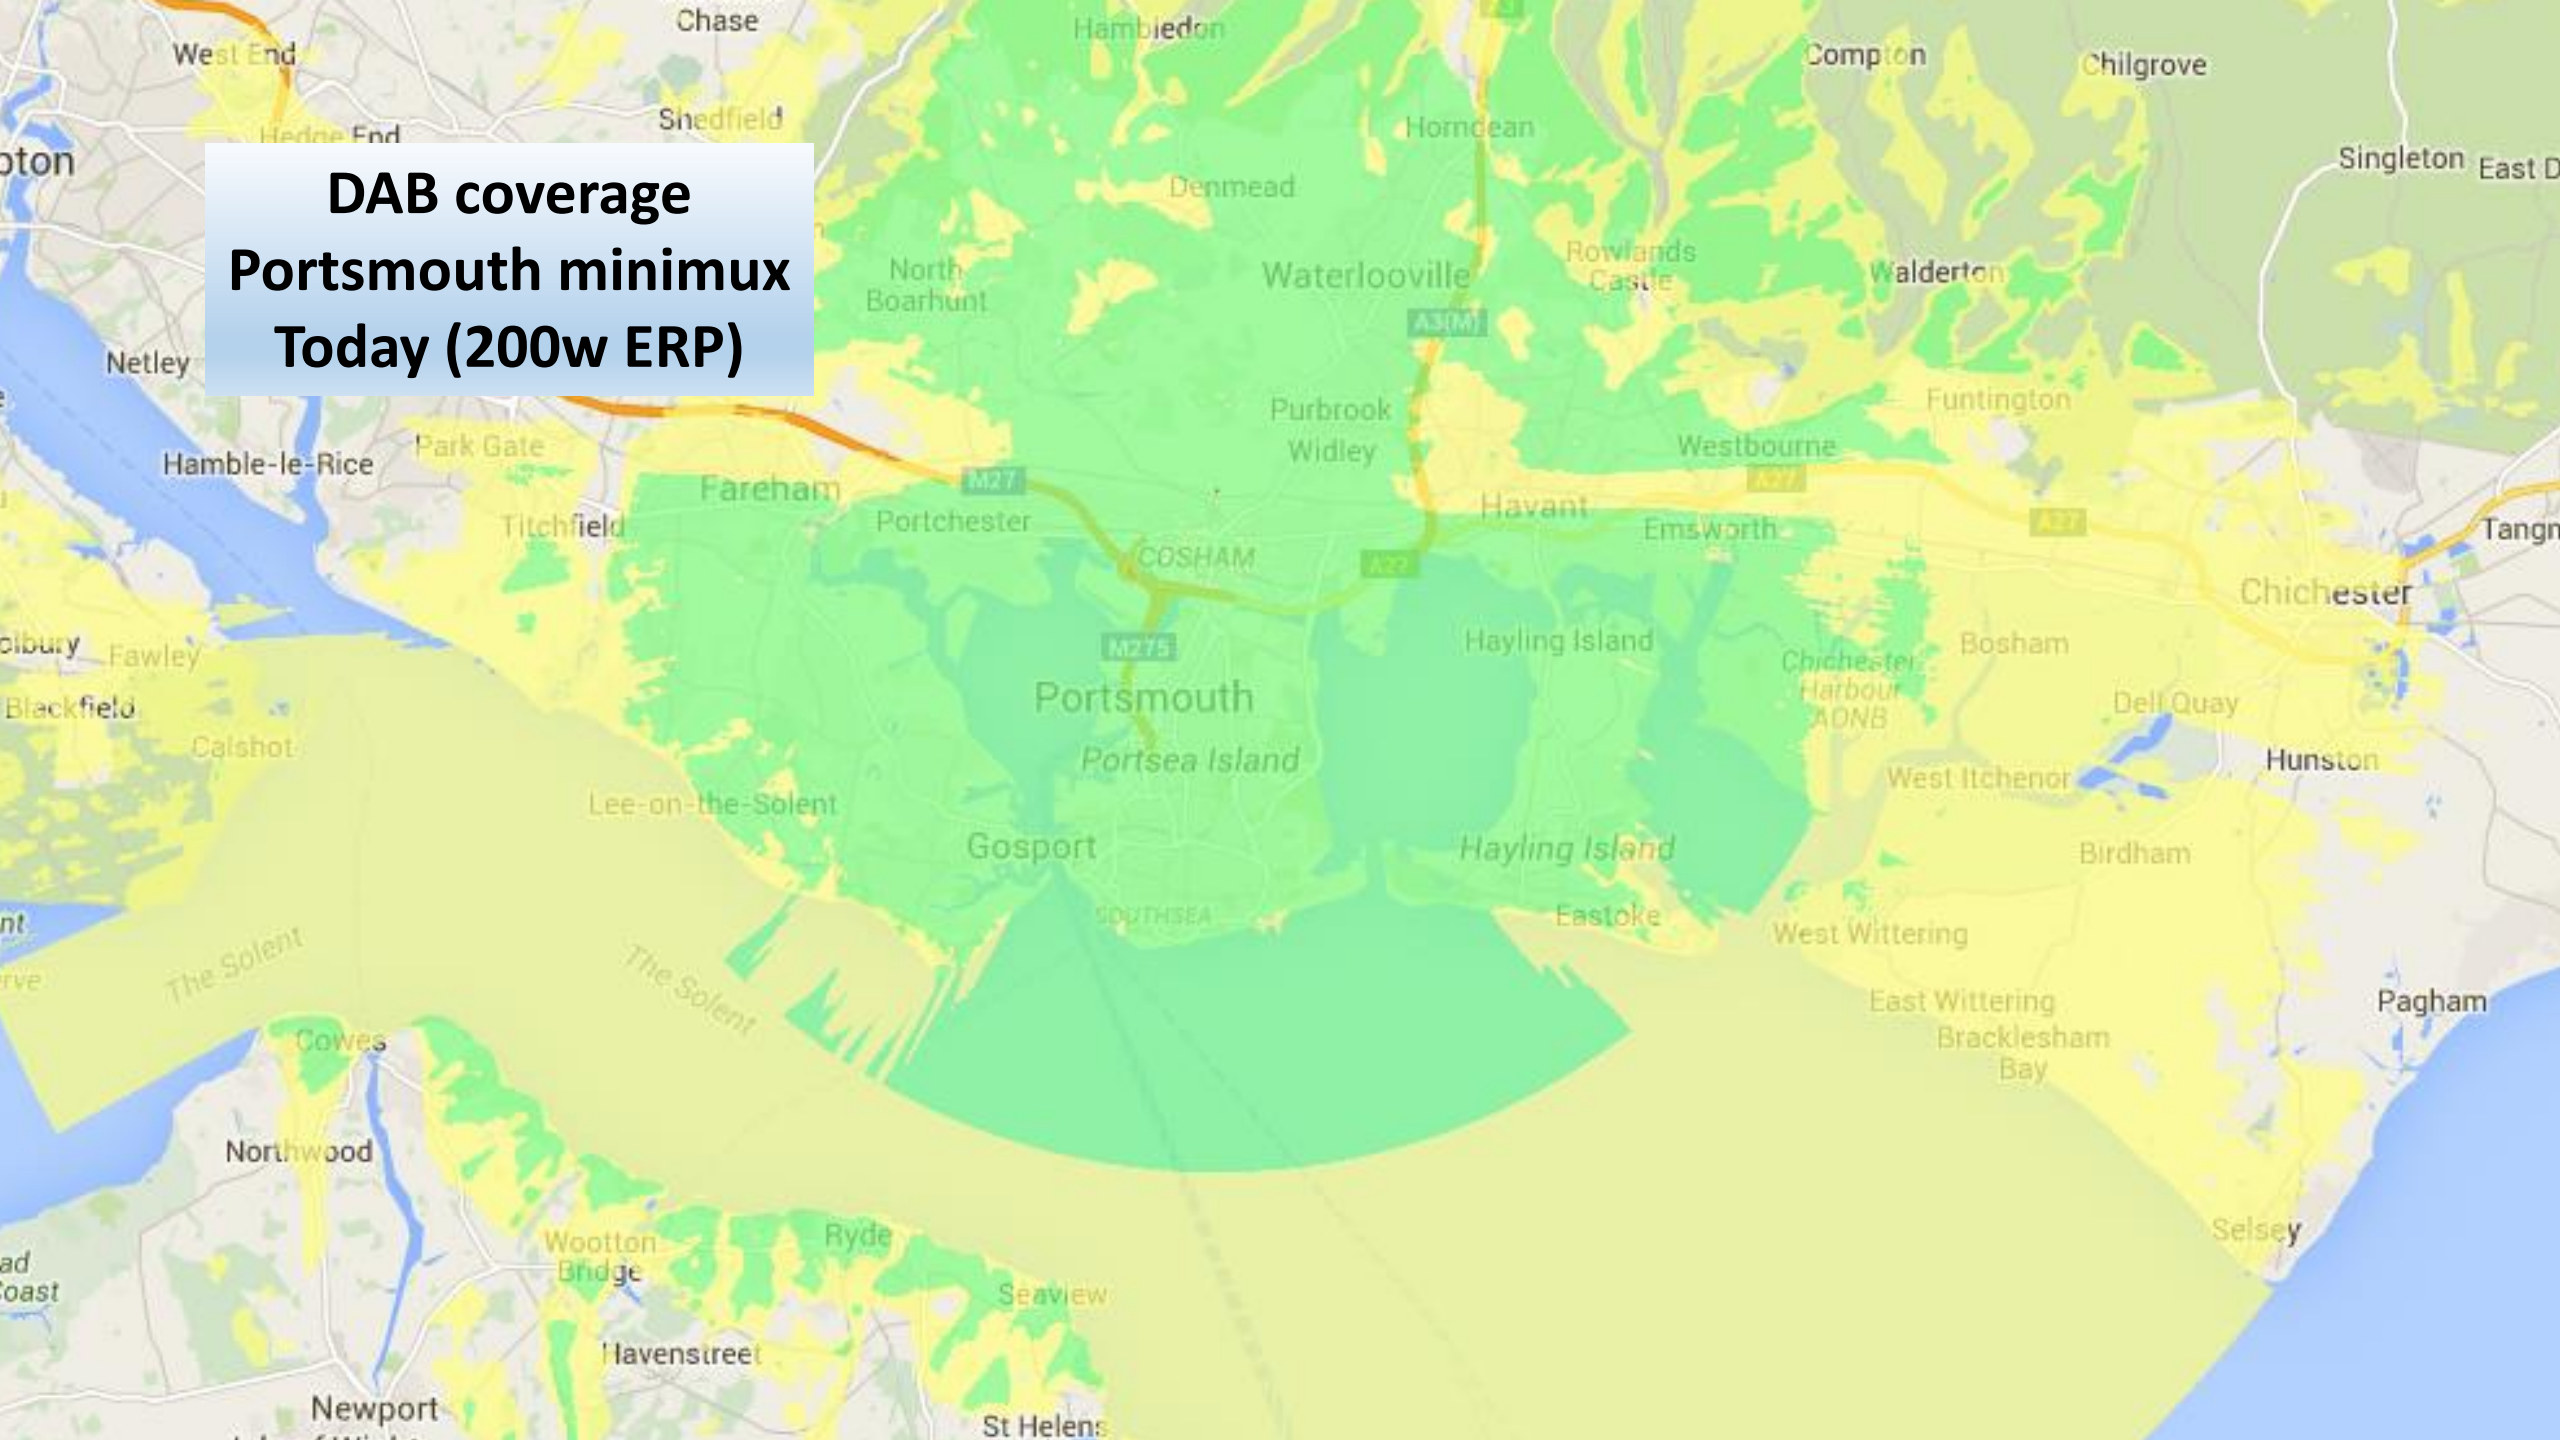

**DAB coverage
Portsmouth minimux
Today (200w ERP)**