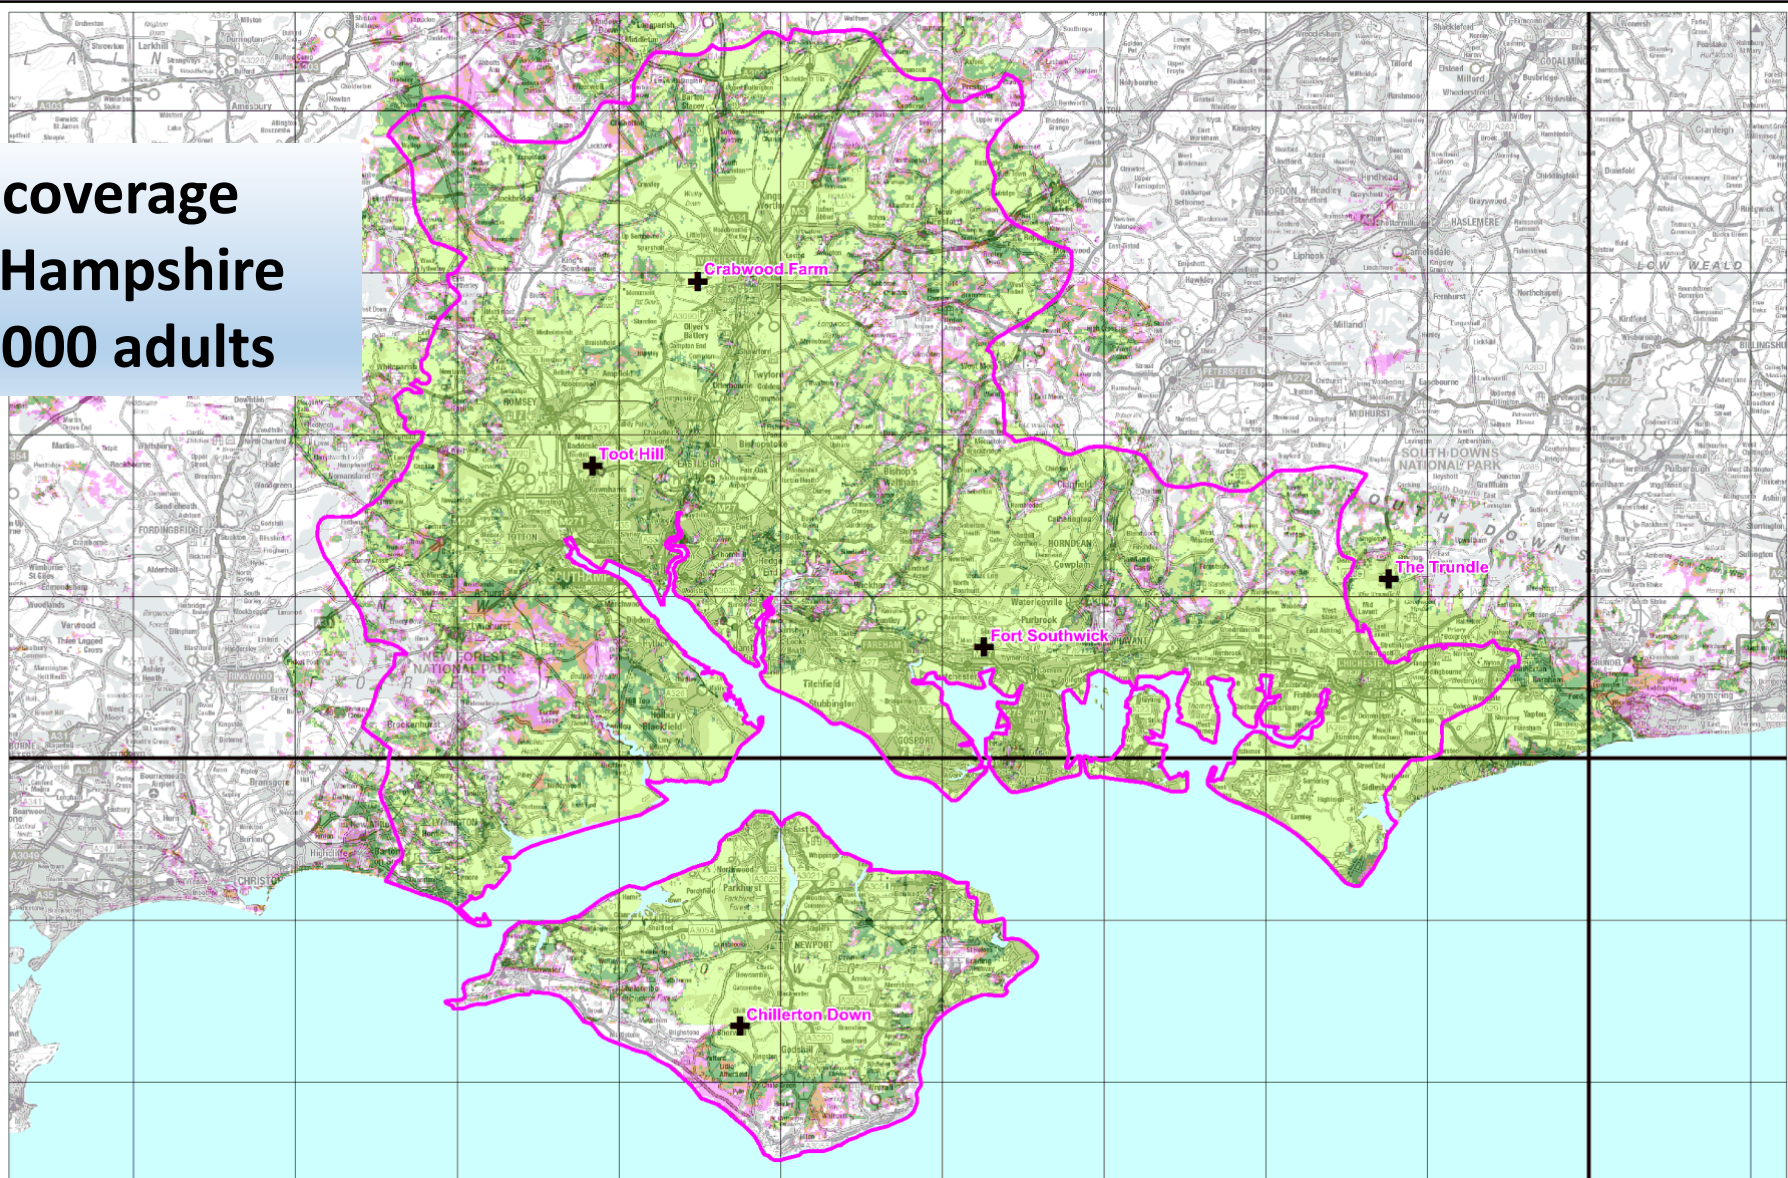

Germany

Angel Radio

English Channel

Celtic Sea

Angel_Radio

Angel_Radio

**Analogue coverage
101.1 FM
45,000 adults**

DAB coverage South Hampshire 1,100,000 adults

Percentage Locations %

- 95 and above
- 80 to 95
- 70 to 80
- 50 to 70

S_Hants_11C_5Tx_Current_1%T_Indoor_poprtable

Interference Limited Coverage, indoor portable reception
SFN percent locs S&Y sum with timing, version 2