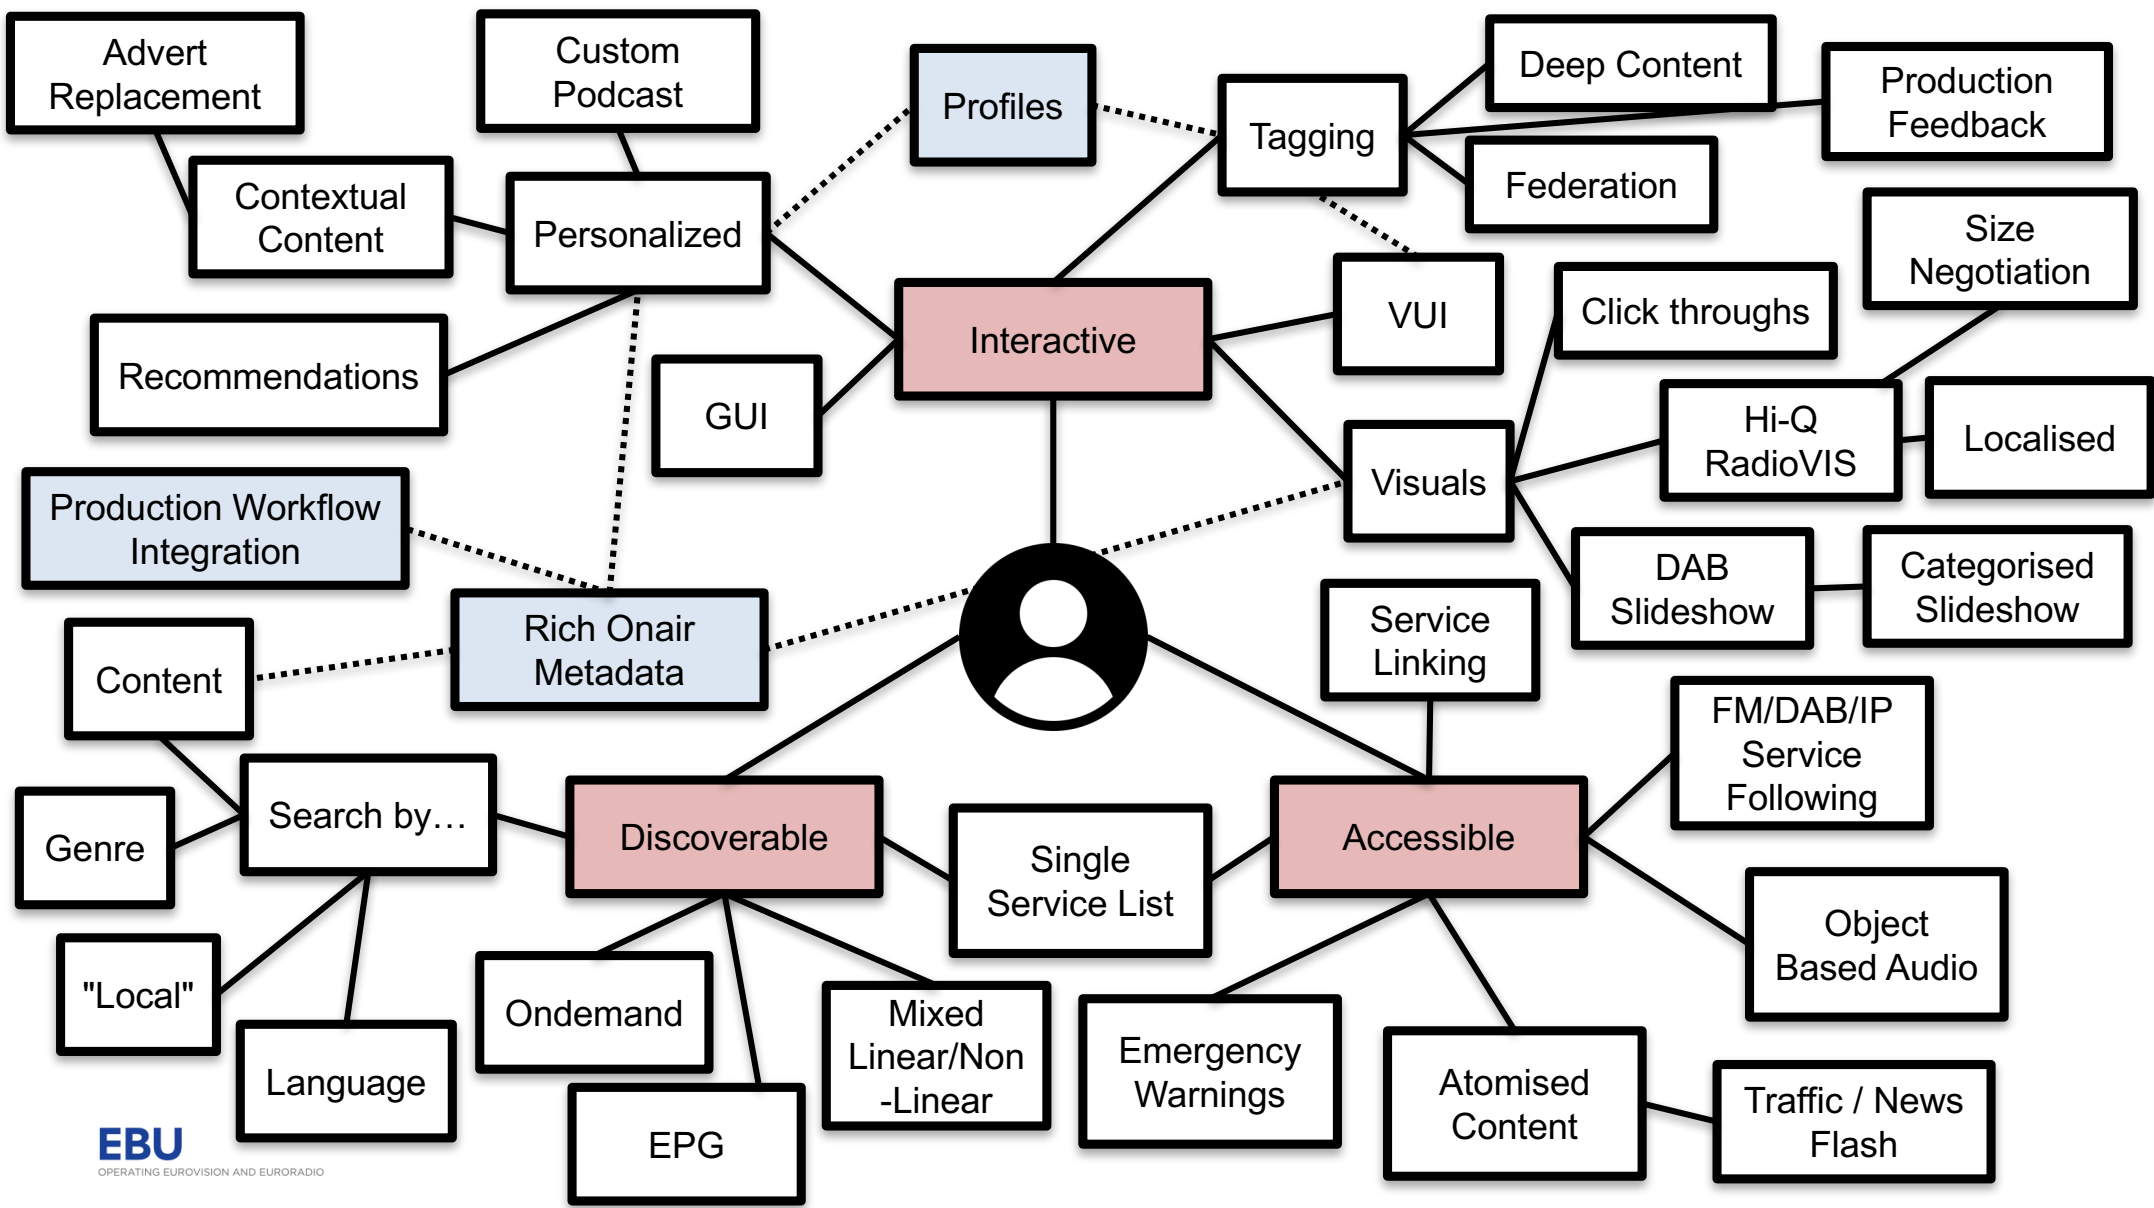

TECHNICAL REVIEW AVAILABLE ON TECH.EBU.CH

This presentation shows the outcome of the recent technical review.

Further explanations on methodology, assumptions and input figures can be found there.

https://tech.ebu.ch/publications/tr_2017_radio

W3C

Word Wide Web Consortium

Radio  [®]
HYBRID RADIO

World Class Standards

A scenic sunset over a body of water. In the center, a fountain sprays water high into the air, creating a large plume. Two sailboats are visible on the water in the foreground. The sun is low on the horizon, casting a golden glow across the sky and water. The overall atmosphere is peaceful and serene.