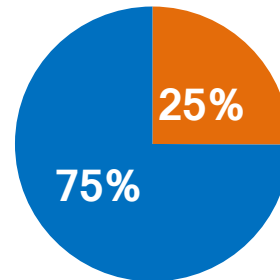

Yearly expense on radio (71 euro), realistic LTE radio listening