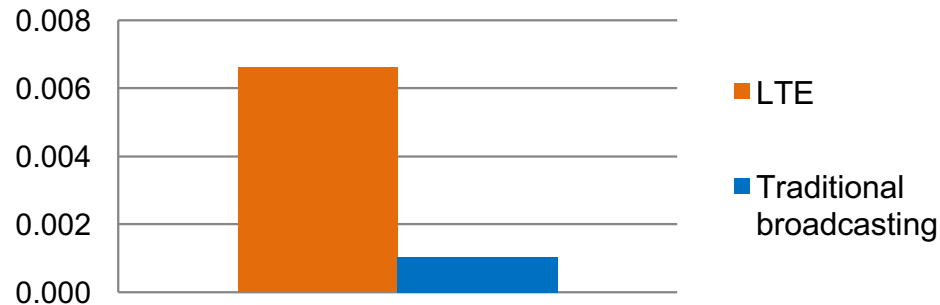

- LTE yearly expense to listen to radio (realistic case)
- Broadcaster licence allocated to radio

Listening cost per minute in euro