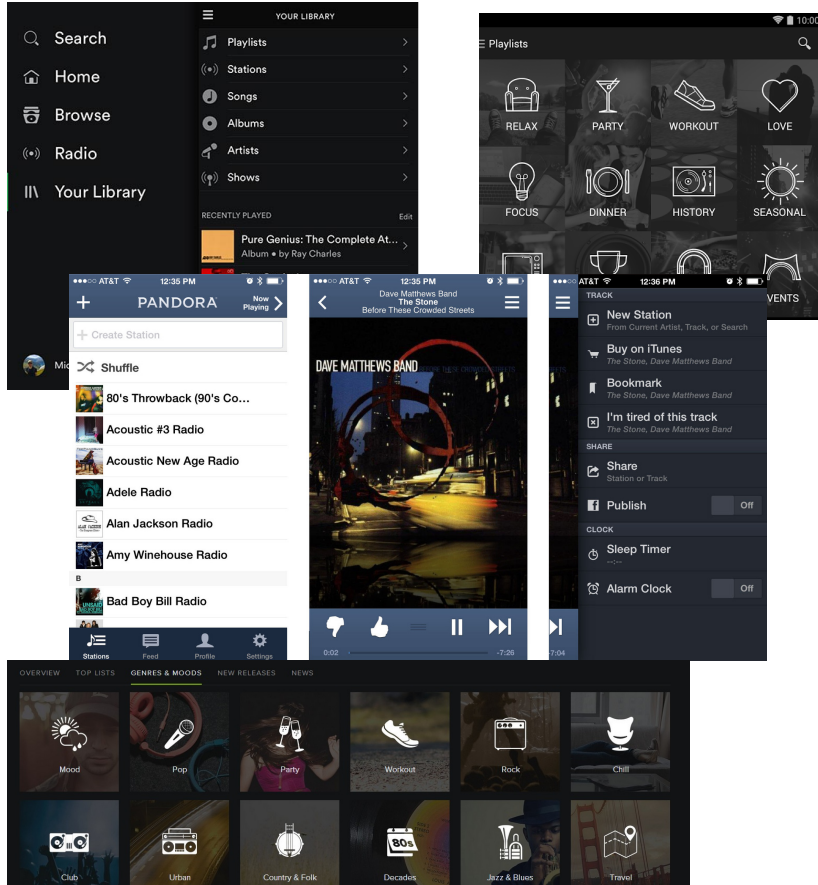

MOBILE APPS VS TRADITIONAL RADIOS

VS