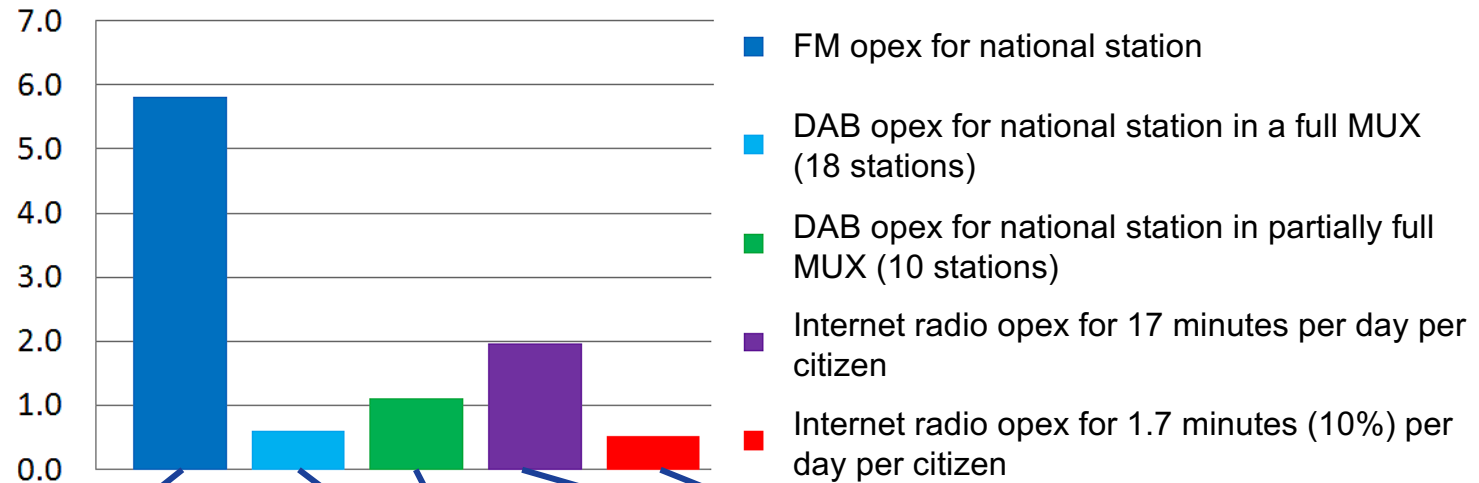

RADIO DISTRIBUTION COST ANALYSIS

OpEx comparison in M$

FM is by far the most expensive distribution technology

Due to multiplex technology, DAB is inexpensive. In the best case it could be 10 times cheaper than FM

The expense for internet distribution is highly variable and can easily grow larger than DAB, similar to FM