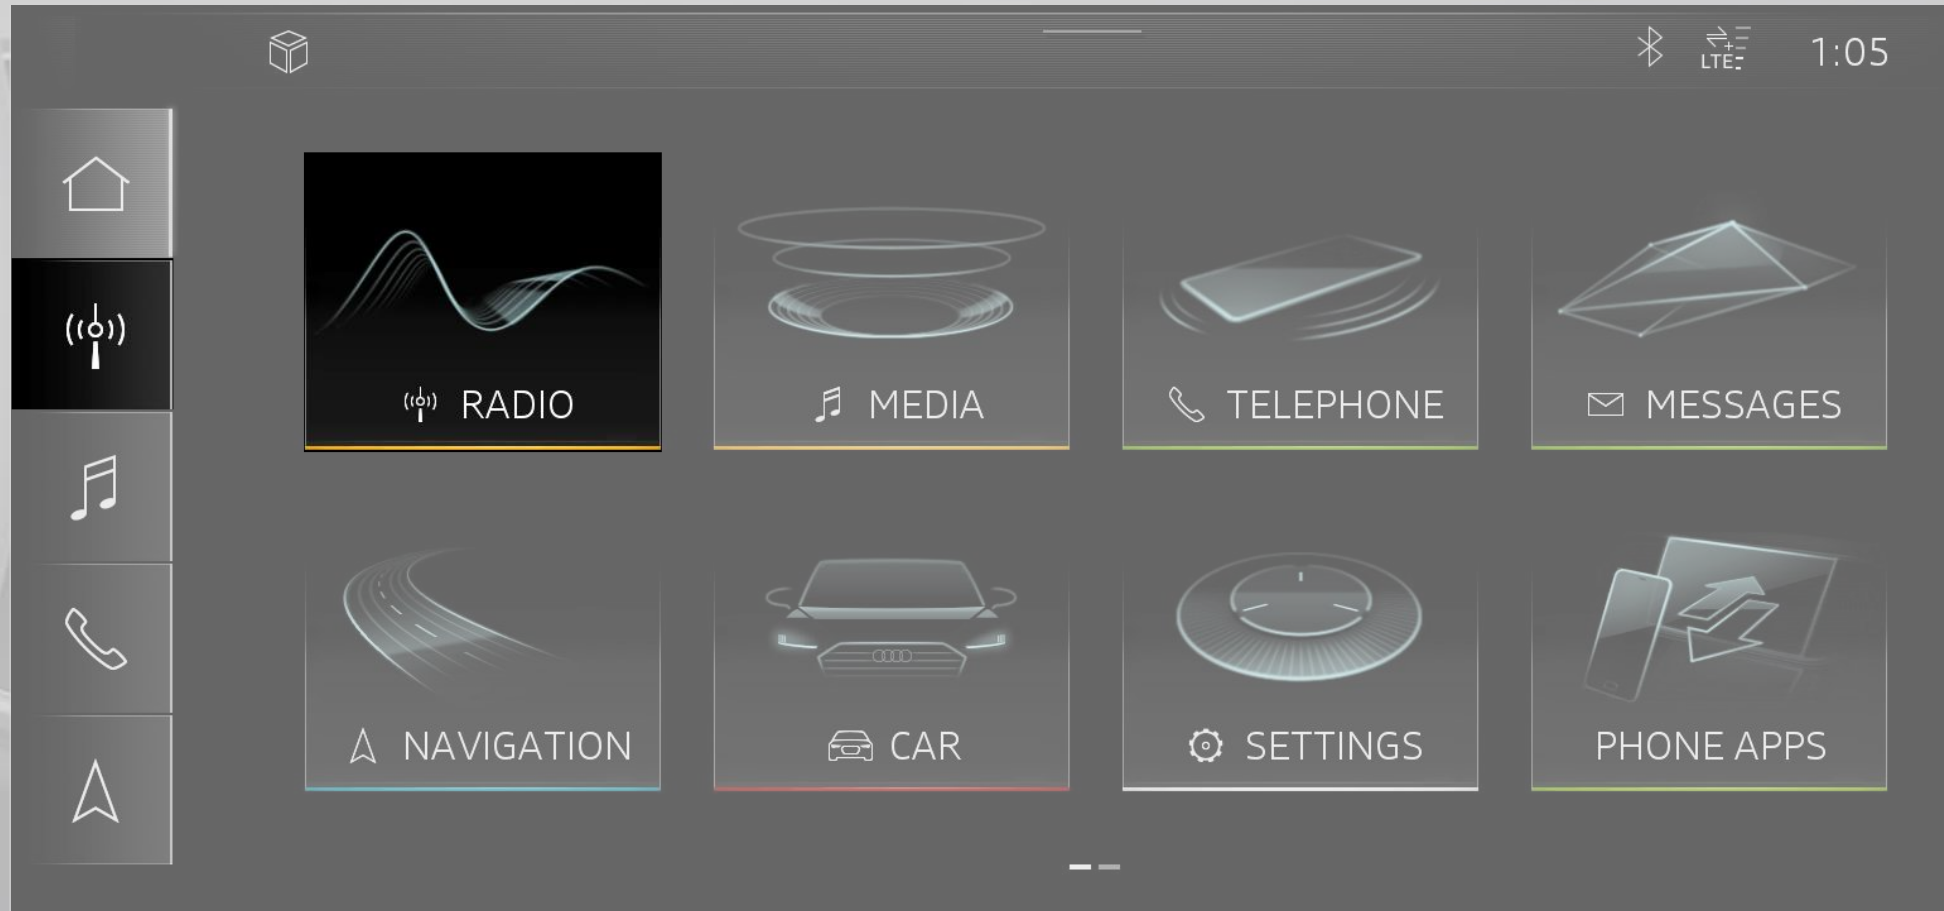

- Top Screenshot:** Shows the status bar at the top with signal strength, LTE, and the time 11:44 AM. Below is a dark navigation bar with icons for HOME, RADIO (highlighted in yellow), MEDIA, TEL, and NAV.
- Second Screenshot:** Shows the RADIO app interface. It has a back arrow on the left and a top bar with the same navigation icons. The RADIO icon is highlighted.
- Third Screenshot:** Shows the '1LIVE · Related Content' screen. It features a back arrow, a settings gear, and two main sections: 'Top Tracks from "Nico Santos"' and 'Related Stations'. The RADIO icon in the bottom navigation bar is highlighted.
- Bottom Screenshot:** Shows the '1LIVE · Related Content' screen with more detail. The 'Top Tracks from "Nico Santos"' section lists:
 - Won't Let You Fall - Ra Nico Santos (with album art)
 - Symphony Nico Santos (with album art)
 - More Than a Friend Nico Santos (with album art)
 - Goodbye To Love - Top Nico Santos (with album art)
 The 'Related Stations' section lists:
 - 105'5 Spreeradio (with logo) - Sleeping In My Car - Roxette
 - 1 LIVE DIGGI (with logo) - New Rules - Dua Lipa
 - ANTENNE BAYERN Old (with logo)
 - ANTENNE DÜSSELDORF (with logo)

MMI Navigation plus with MMI touch response

More competition for the radio

» Radio is besides all the other multimedia options in a modern infotainment system still number one in terms of listening time.*