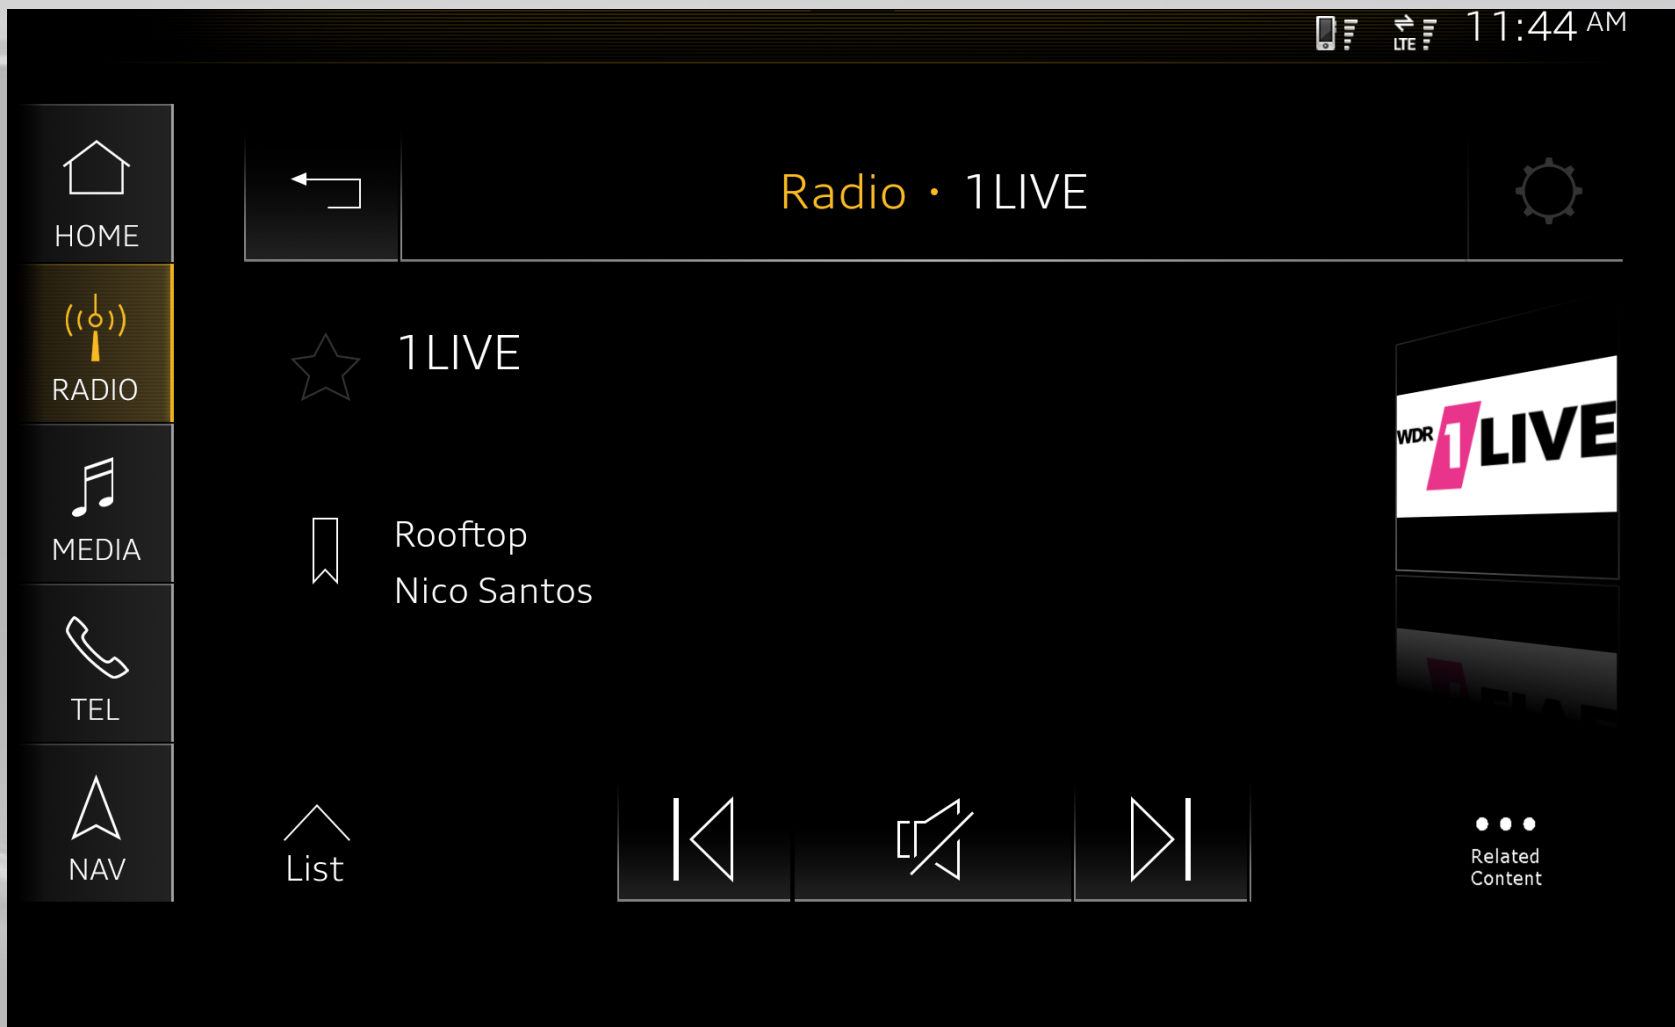

NACHRICHT

NAVIGATION

MEDIEN

FAHRZEUG

Connected

- > Hybrid Radio
- > Amazon Alexa
- > Online Music Streaming (Amazon Music, Napster)
- > Online Radio / Podcasts
- > Apple Carplay / Android Auto

TELEFON

RADIO

ONLINE MUSIC STREAMING
(Amazon Music, Napster)

ONLINE RADIO / PODCASTS

APPLE CARPLAY / ANDROID AUTO

The screenshot displays a car infotainment system interface. At the top, a status bar shows signal strength, LTE, and the time 11:44 AM. Below this, a sidebar menu on the left contains icons for HOME, RADIO (highlighted), MEDIA, TEL, and NAV. The main screen is titled '1LIVE · Related Content' and features a settings gear icon in the top right. The content is organized into two columns: 'Podcasts' and 'EPG'. The 'Podcasts' column lists four items with musical notes and dates: '1LIVE Noob und Nerd' (12.09.2017), '1LIVE Der weiße Brasilianer' (28.10.2017), '1LIVE Der beste Tag der Welt' (09.11.2017), and '1LIVE Dennis ruft an' (12.11.2017). The 'EPG' column shows a current program 'NOW: Nico Santos - Rooftop' with a yellow progress bar, followed by 'LATER: 1LIVE mit Ingmar Stadelmann'. Below the EPG is a 'Radio Text' section with the text 'Das junge Radio des WDR.'.