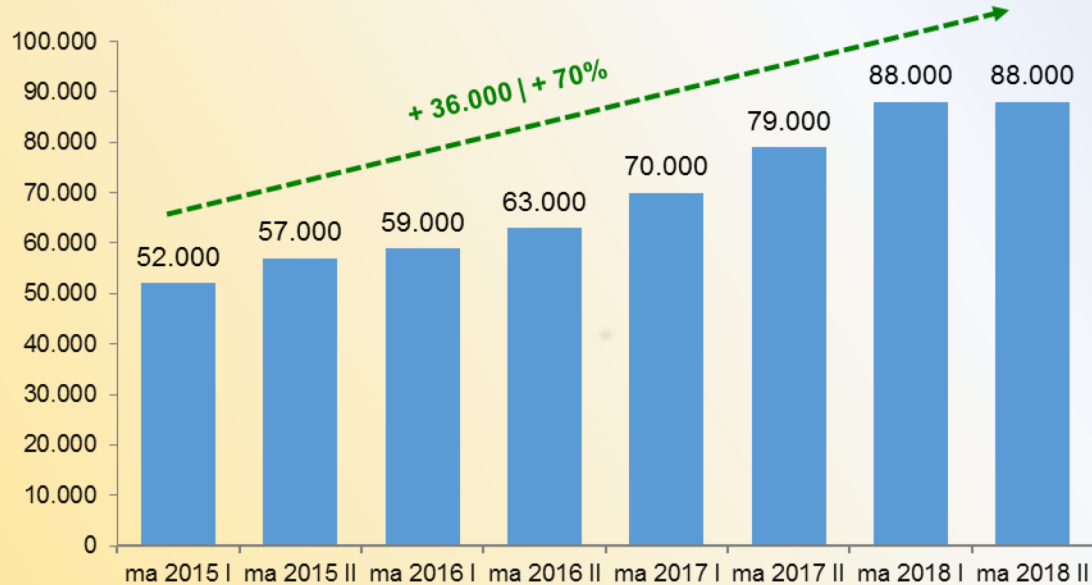

SUNSHINE LIVE

AUDIENCE REACH – GERMAN RADIO MEDIA ANALYSIS

Ø Listeners per Hour