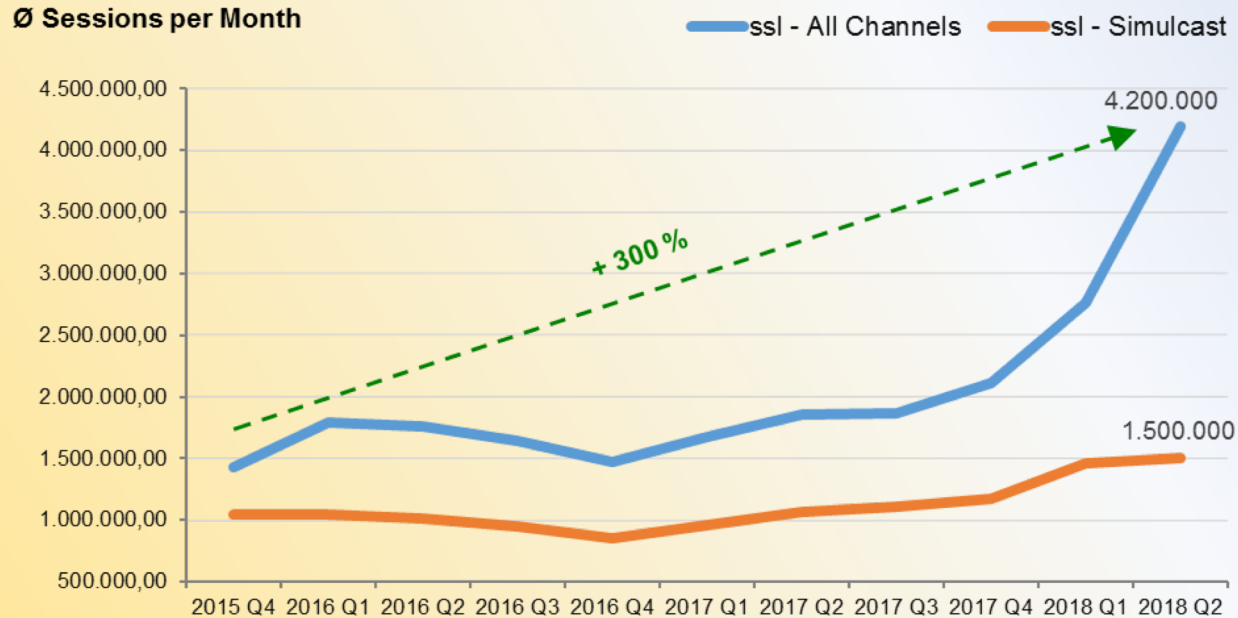

SUNSHINE LIVE AUDIENCE REACH – IP AUDIO