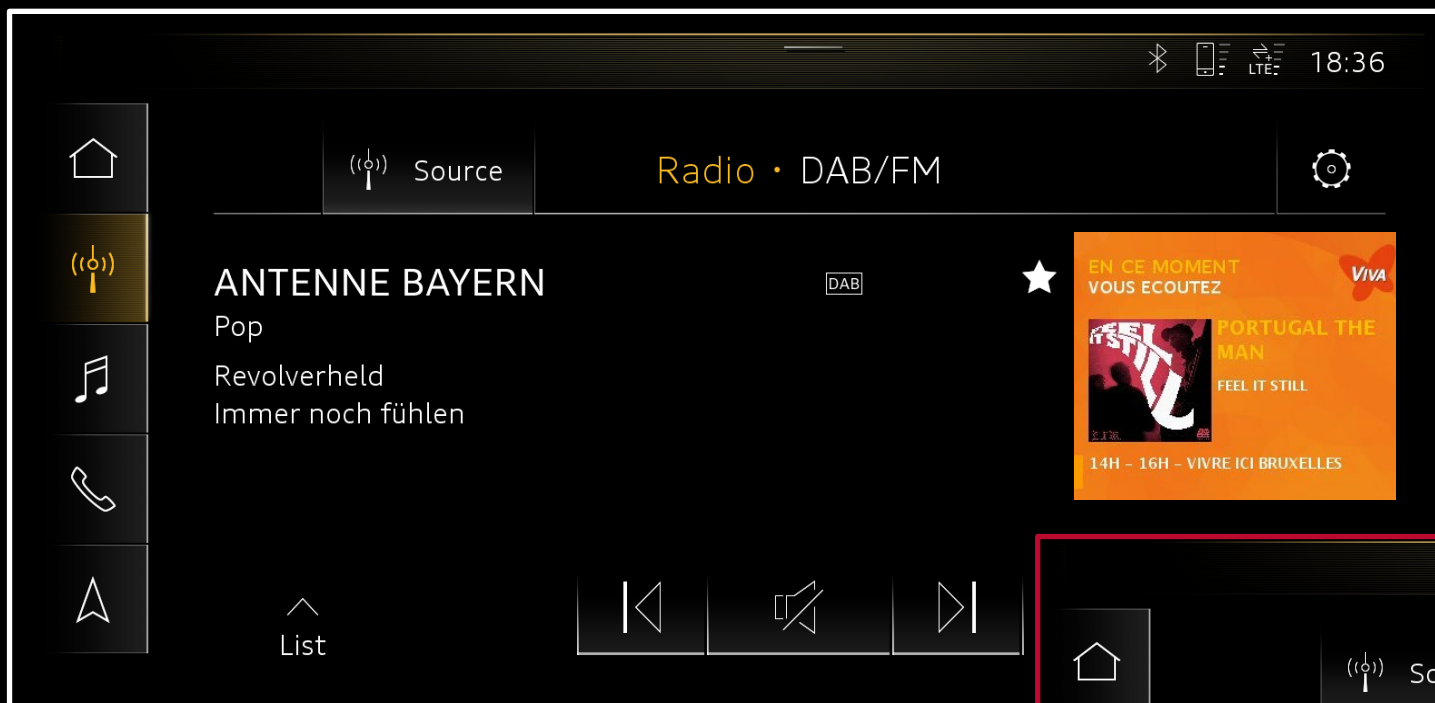

We want You for **Best User Experience with Station Logo Meta Data**

Station Logo

Broadcast DAB EPG Station Information
Online Station Information

We want You for **Best User Experience with Now Playing Meta Data**