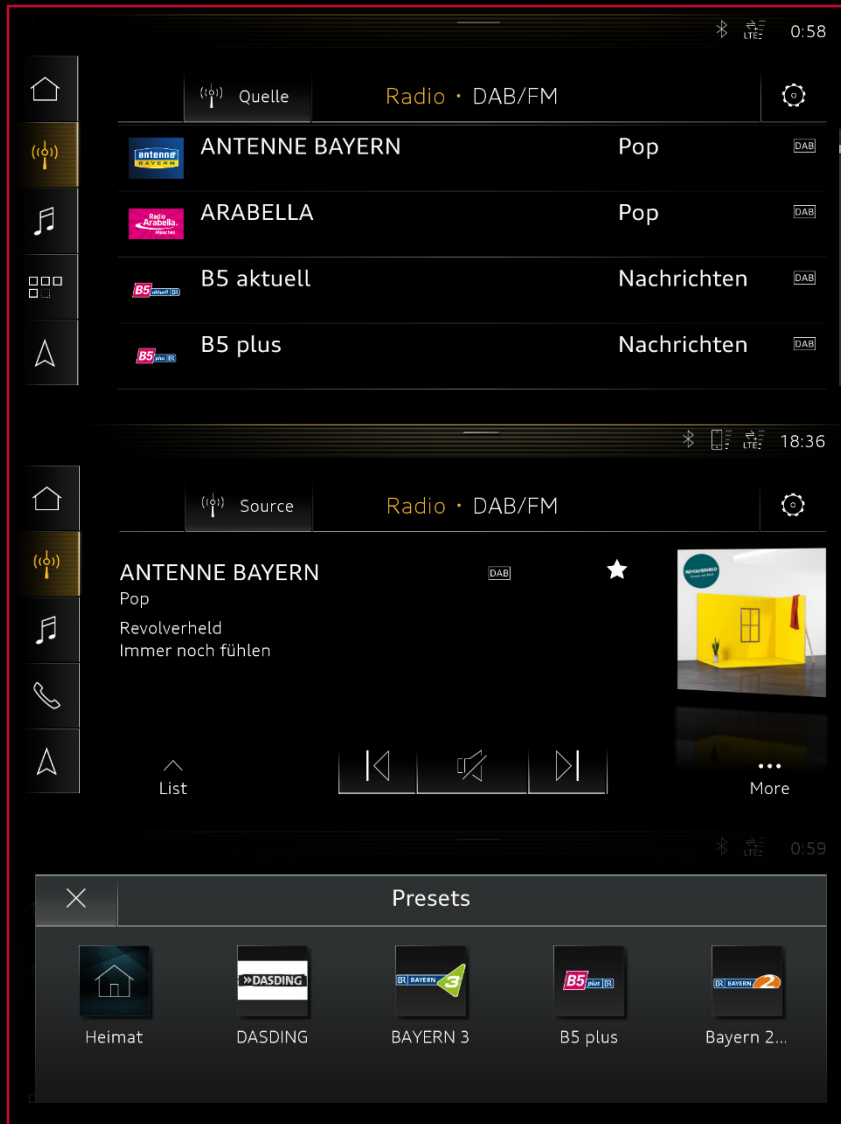

Radio Meta Data - Challenge in the Car

Stationlogo or Default?

Station Logos
Connect Listeners
with your Brand

Now Playing Info
Artist
Title

Cover Art
Slide Show

Show whats going On