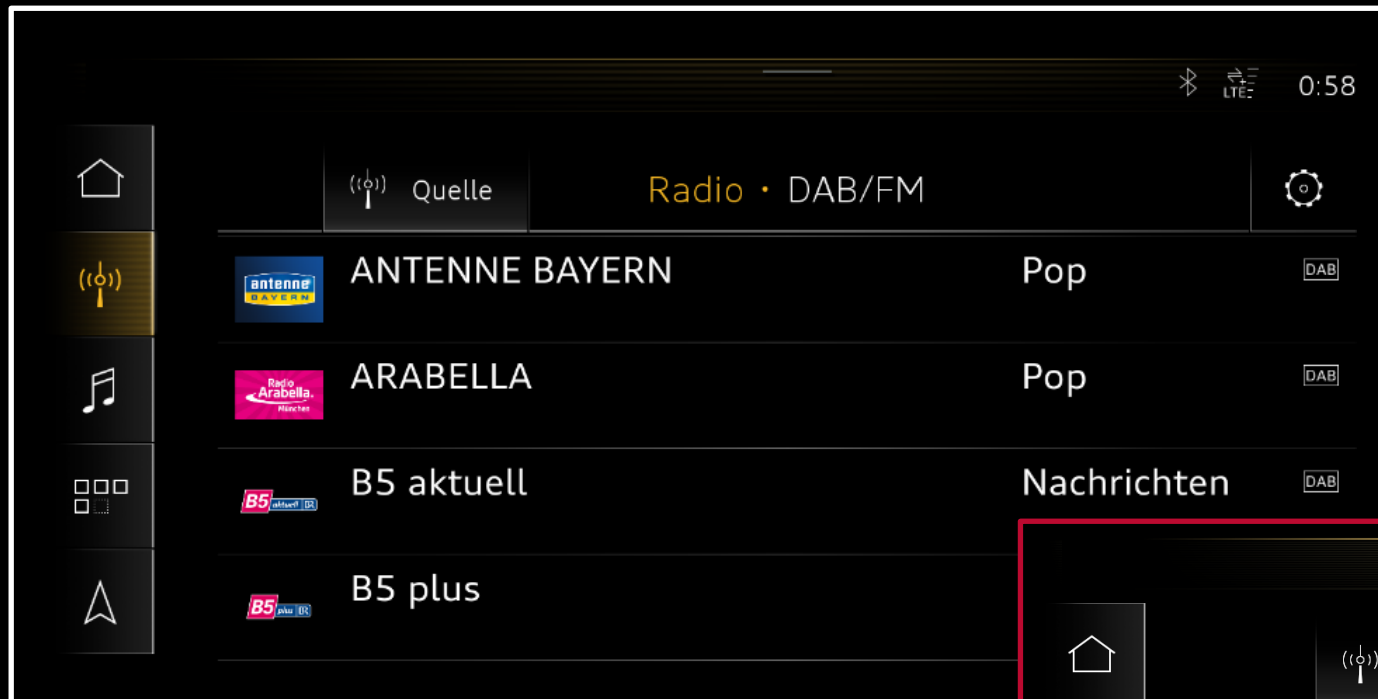

We want You for **Best User Experience with Station Logo Meta Data**