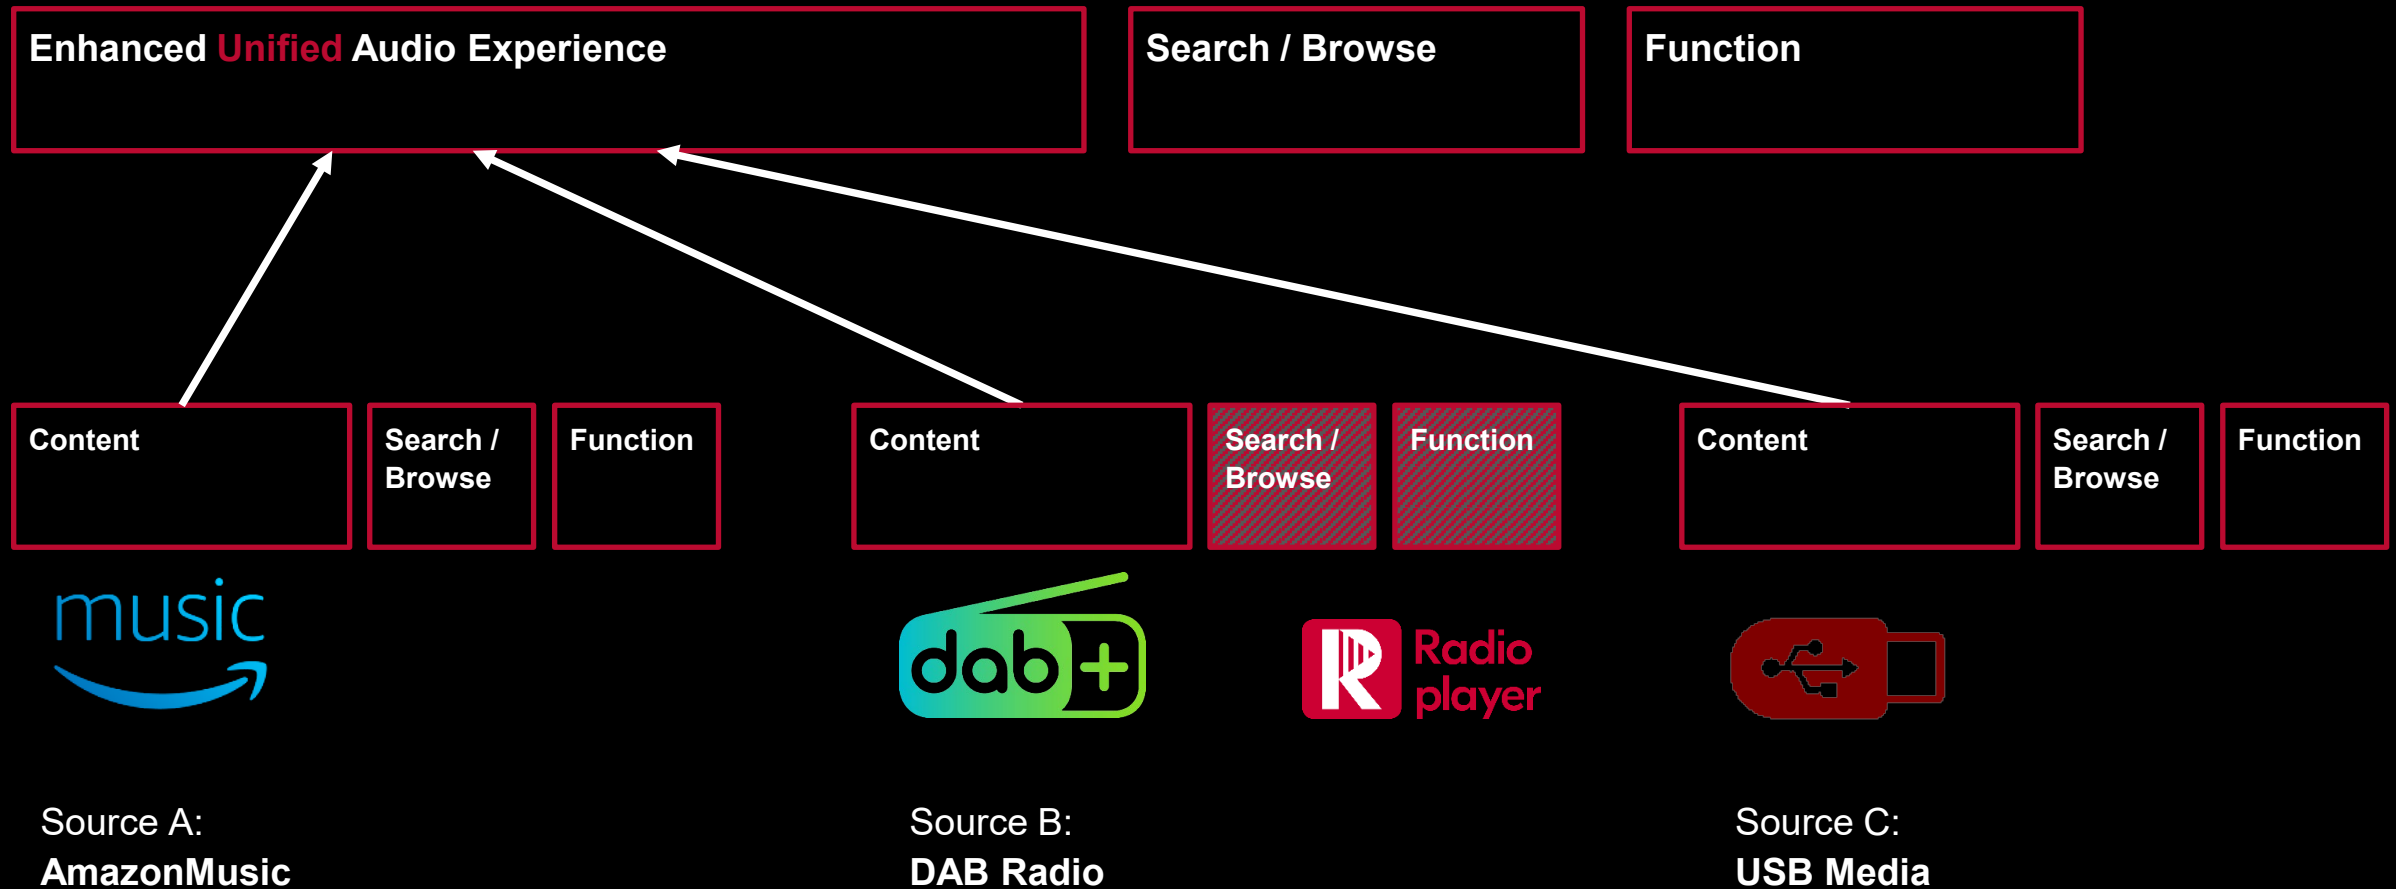

Pictures for current show

We want You for **Best Unified Audio and Meta Data**

Radio Content

DAB Meta Data

DAB+ Audio
Artist , Title, Show
DAB MOT Sideshow
DAB SPI Logo
DAB EPG Logo

Online Meta Data

Online stream
Artist , Title, Show
Online SPI Logo
Online EPG with
Online Podcast Links

Broadcast Content

Online Content

Unification of Audio Content, Search and Function in the Car

Unified Perception of Customer Audio Experience

Unified Audio User Experience including Recommendations

Media · Spotify