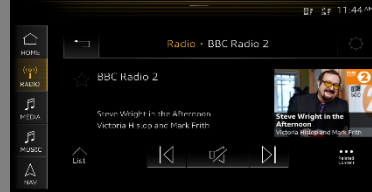

AUDI update

Radio User Experience and Meta Data Challenge

Radio Meta Data Challenge in Europe

We want You for Best User Experience

Audi Radio User Experience in A8, A7, A6, A4, Q8, Q7, Q3, Q4, E-tron and A1