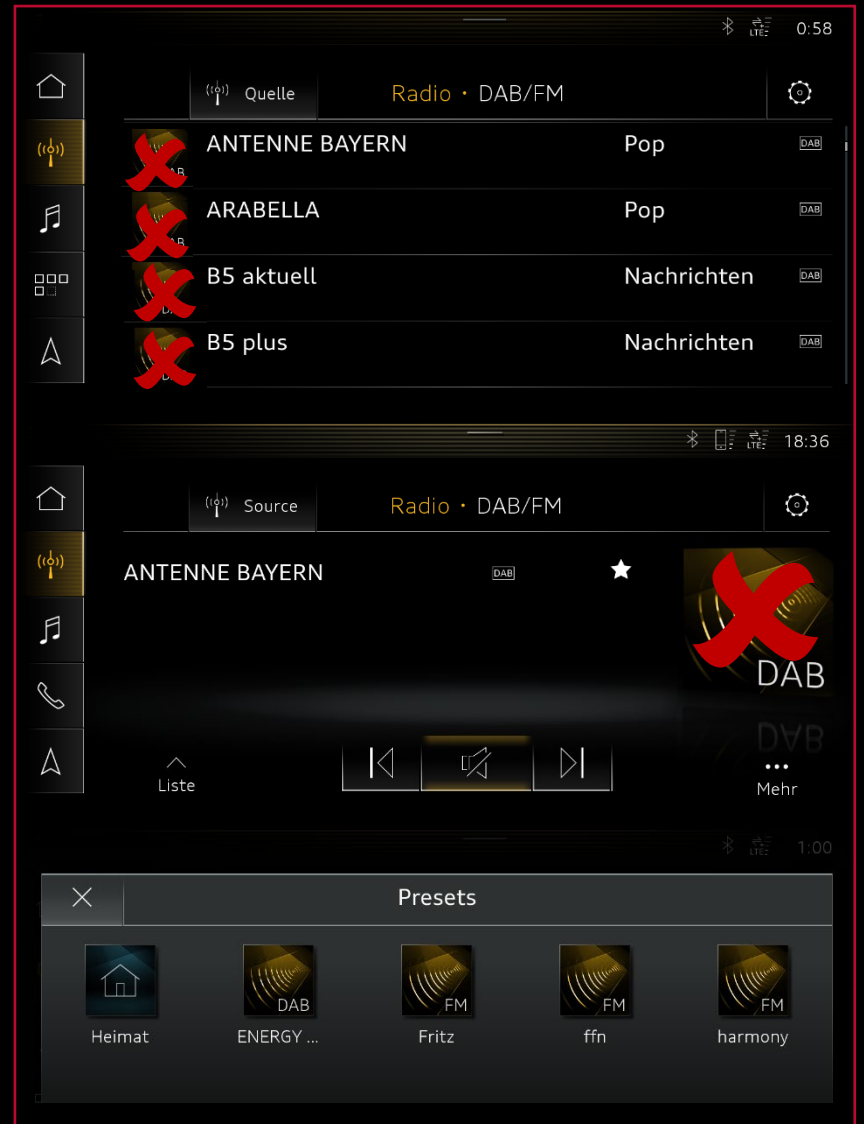

Radio Meta Data - Challenge in the Car

Stationlogo or Default?

Station Logos
Connect Listeners
with your Brand

Now Playing Info
Artist
Title

Cover Art
Slide Show

Show whats going On