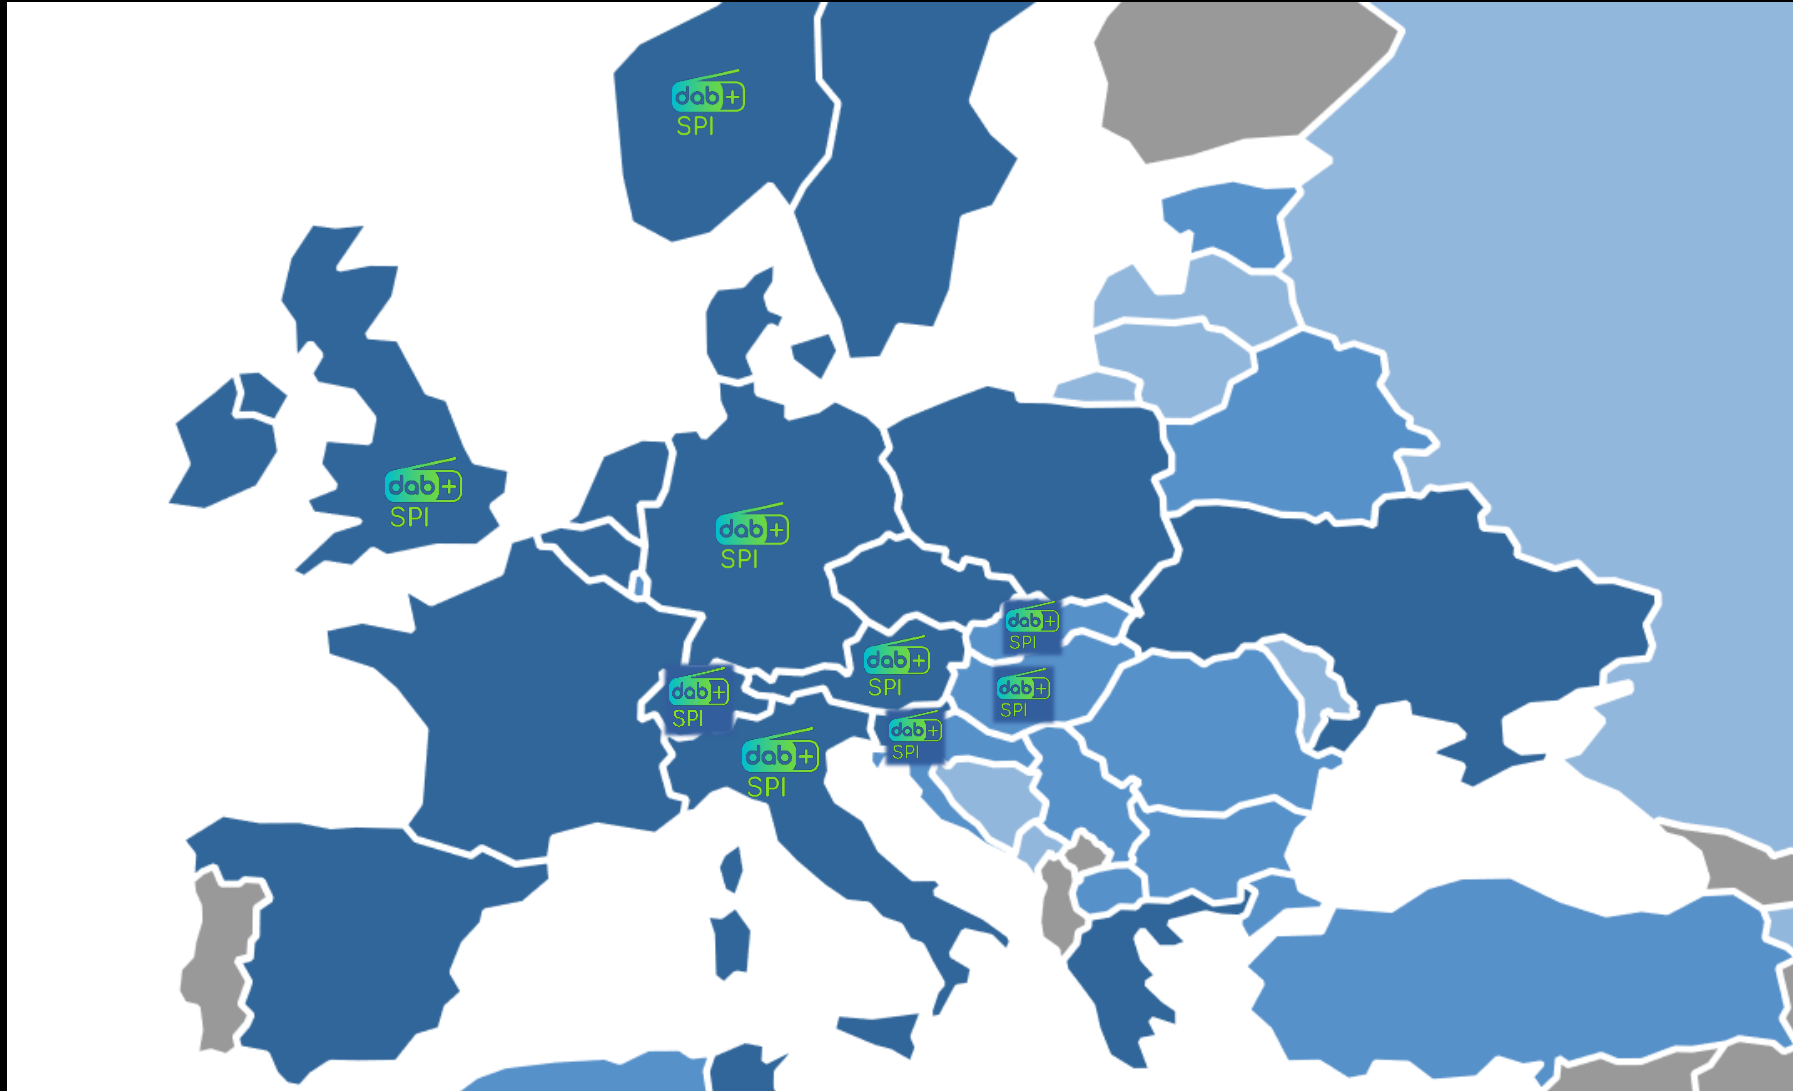

Radio User Experience Meta Data Challenge

Radio Meta Data Challenge **in Europe**

We want You for Best User Experience

Radio Meta Data Challenge in Europe – DAB SPI Station Logo Coverage

DAB Station Logos