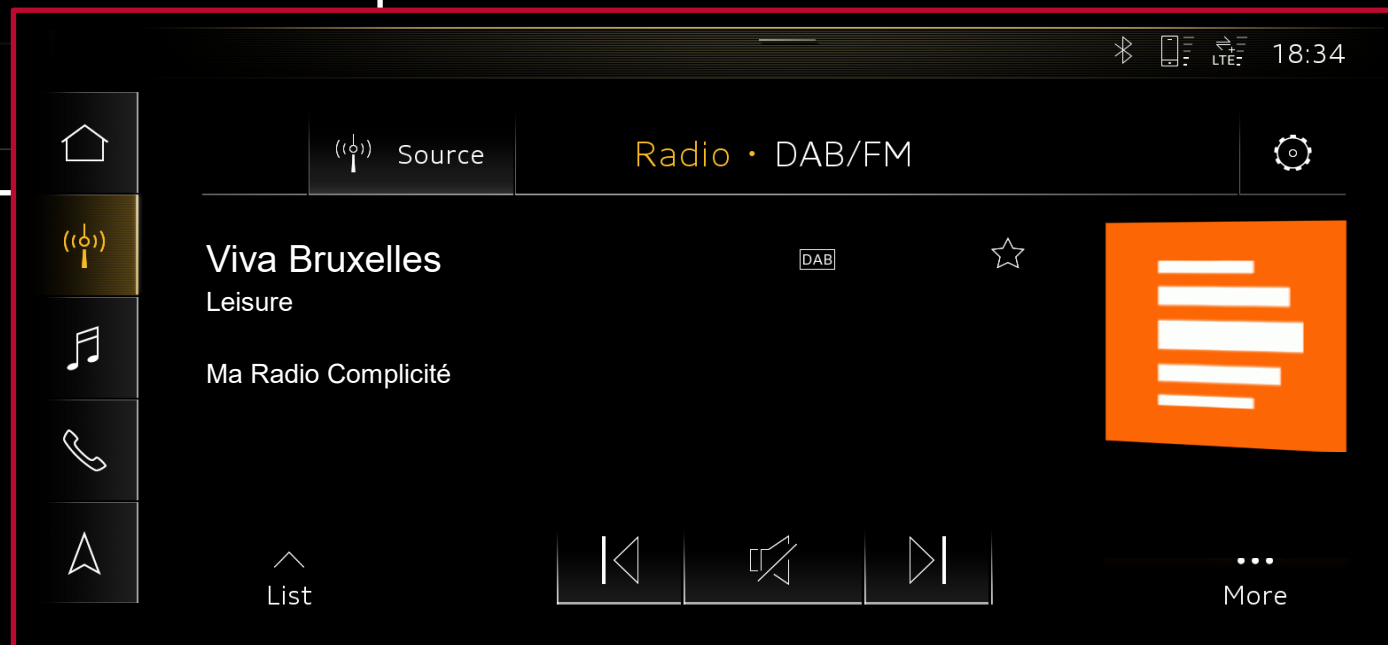

Station Logo

Broadcast DAB EPG Station Information
Online Station Information