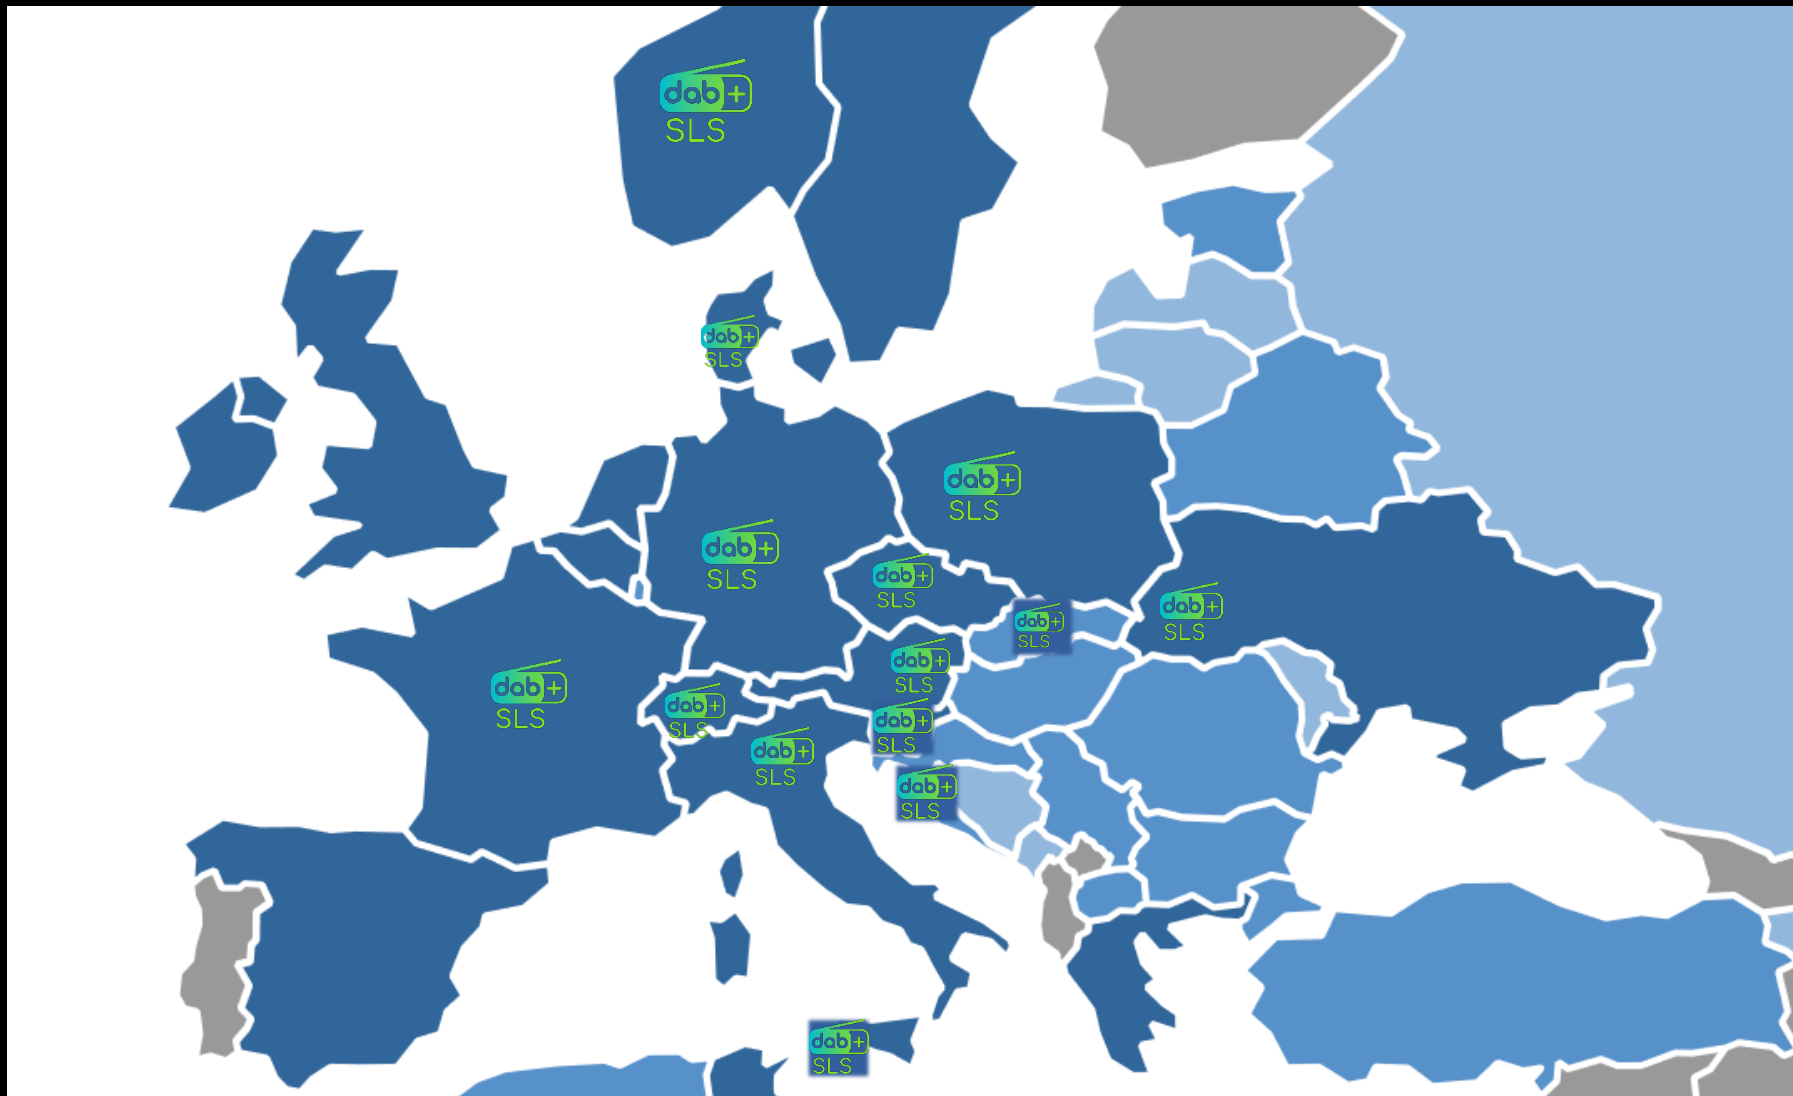

Radio Meta Data Challenge in Europe – DAB MOT Slideshow Coverage

DAB MOT Slideshow

- Cover Art
- Weather
- Host Picture
- Guest Picture
- News Picture

METEO
WAVRE 14:23

APRÈS-MIDI 10 °C
SOIR 8 °C
DEMAIN MATIN 8 °C

CHRISTOPHE MAE – LES GENS

PORTUGAL THE MAN
FEEL IT STILL

EN CE MOMENT VOUS ECOUTEZ
VIVRE ICI BRUXELLES
OLIVIER GILAIN
14h – 16h