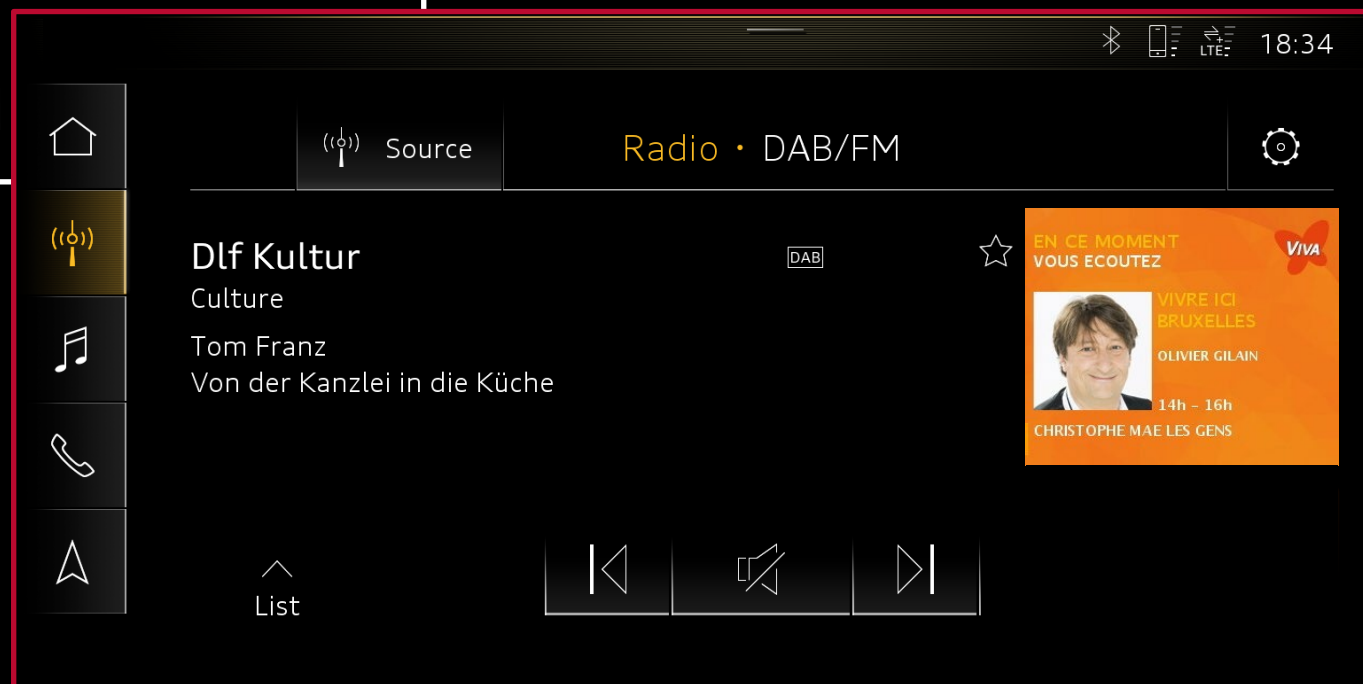

Now Playing Meta Data

Artist

Title

Cover Art

Now Playing Meta Data

Host

Current show

Programme Art

Pictures for current show

We want You for **Best Unified Audio and Meta Data**

Radio Content

DAB Meta Data

DAB+ Audio
Artist , Title, Show
DAB MOT Sideshow
DAB SPI Logo
DAB EPG Logo

Online Meta Data

Online stream
Artist , Title, Show
Online SPI Logo
Online EPG with
Online Podcast Links