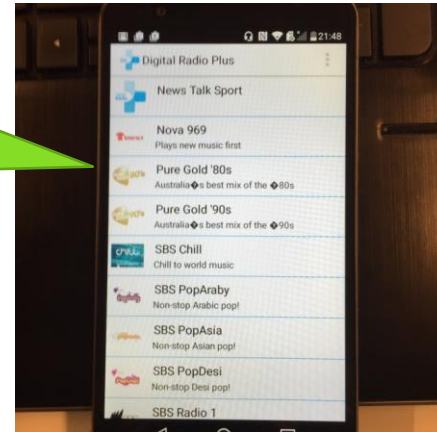

Logos delivered as SI provide immediate visual brand recognition