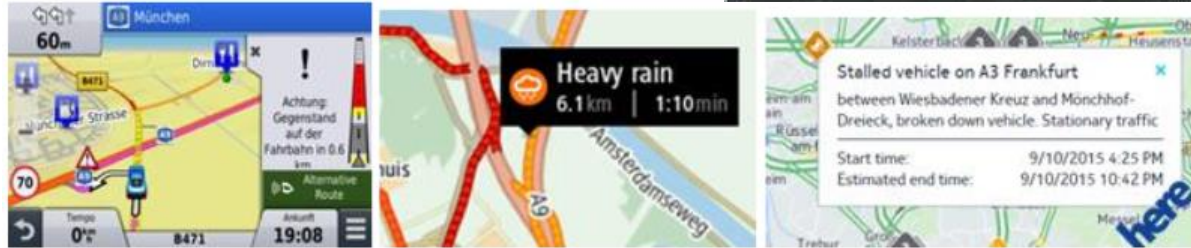

Data services

Traffic e.g. TMC and TPEG can provide up to the moment information on

- current traffic flow and congestion
- fuel locations and prices
- parking