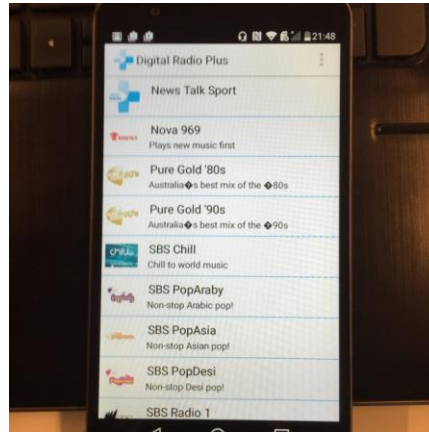

Choose the station from a list

No more need to remember the station's frequency!!!

Services are listed alphanumerically

Increasing use of logos for brand recognition

station,
listener has
more
information
about the