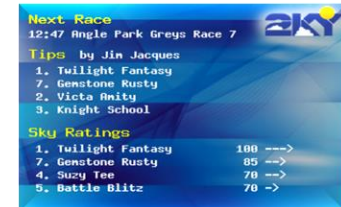

Programme Associated Data (PAD)

SlideShow (SLS) - Images

Further strengthens the audio message

Music information – Album art, Title & Artist

Standalone advertising during song items

Promotion of station activities

Traffic and weather reports

Sports results and stock market information

Local news, happenings, community events